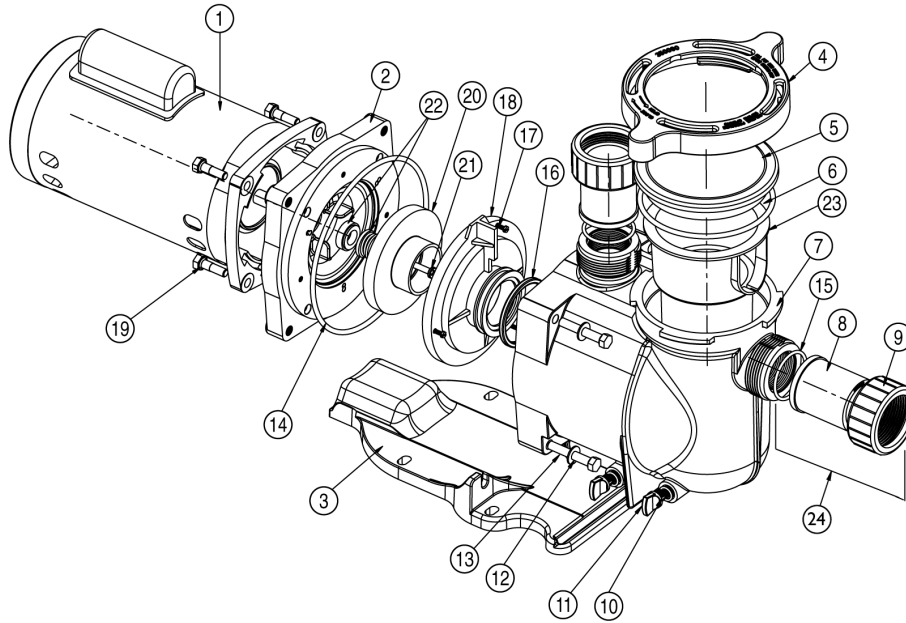

## REPLACEMENT PARTS

Item	Part No.	Description	US List	Can. List
<b>SINGLE SPEED SUPERMAX MOTORS</b>				
1	355019S	1/2 HP Motor, SQFL, 1 sp, 1 ph, 60 hz, 230/115V, Black	260.34	268.15
1	355019S	3/4 HP Motor, SQFL, 1 sp, 1 ph, 60 hz, 230/115V, Black	260.34	268.15
1	355021S	1 HP Motor, SQFL, 1 sp, 1 ph, 60 hz, 230/115V, Black	304.95	314.10
1	355023S	1-1/2 HP Motor, SQFL, 1 sp, 1 ph, 60 hz, 230/115V, black	339.01	349.18
1	355025S	2 HP Motor, SQFL, 1 sp, 1 ph, 60 hz, 230/115V, Black	420.04	432.64
1	355027S	2-1/2 HP Motor, SQFL, 1 sp, 1 ph, 60 hz, 230V, Black	496.13	511.01
<b>2 SPEED SUPERMAX MOTORS</b>				
1	355232S	1 HP Motor, SQFL, 2 sp, 1 ph, 60 hz, 230V, Black	402.92	415.01
1	355376S	1-1/2 HP Motor, SQFL, 2 sp, 1 ph, 60 hz, 230V, Black	456.28	469.97
1	355377S	2 HP Motor, SQFL, 2 sp, 1 ph, 60 hz, 230V, Black	552.40	568.97
<b>ENERGY EFFICIENT SUPERMAX MOTORS</b>				
1	355009S	SM-N1-1-AE	325.75	335.52
1	355011S	SM-N1-1-1/2 -AE	353.76	364.37
1	355013S	SM-N1-2-AE	416.70	429.20
1	355015S	SM-N1-2-1/2 -AE	513.25	528.65
<b>SUPERMAX PUMPS</b>				
2	355612	Seal Plate, Black	79.78	82.17
3	351094	Base, Black	88.14	90.78
4	351090	Clamp, Ramp & Cam, Black	37.08	38.19
5	350091	Lid	29.74	30.63
6	357255	O-ring, Lid #2-357	5.05	5.20
7	351089	Volute, Black	250.52	258.04
8	350093	Adapter, 2 req.	16.64	17.14
9	270141	Nut, 2 req.	17.85	18.39
10	192115	O-Ring Drain Plug, 2 req.	1.15	1.18
11	357161	Drain Plug, 2 req.	3.67	3.78