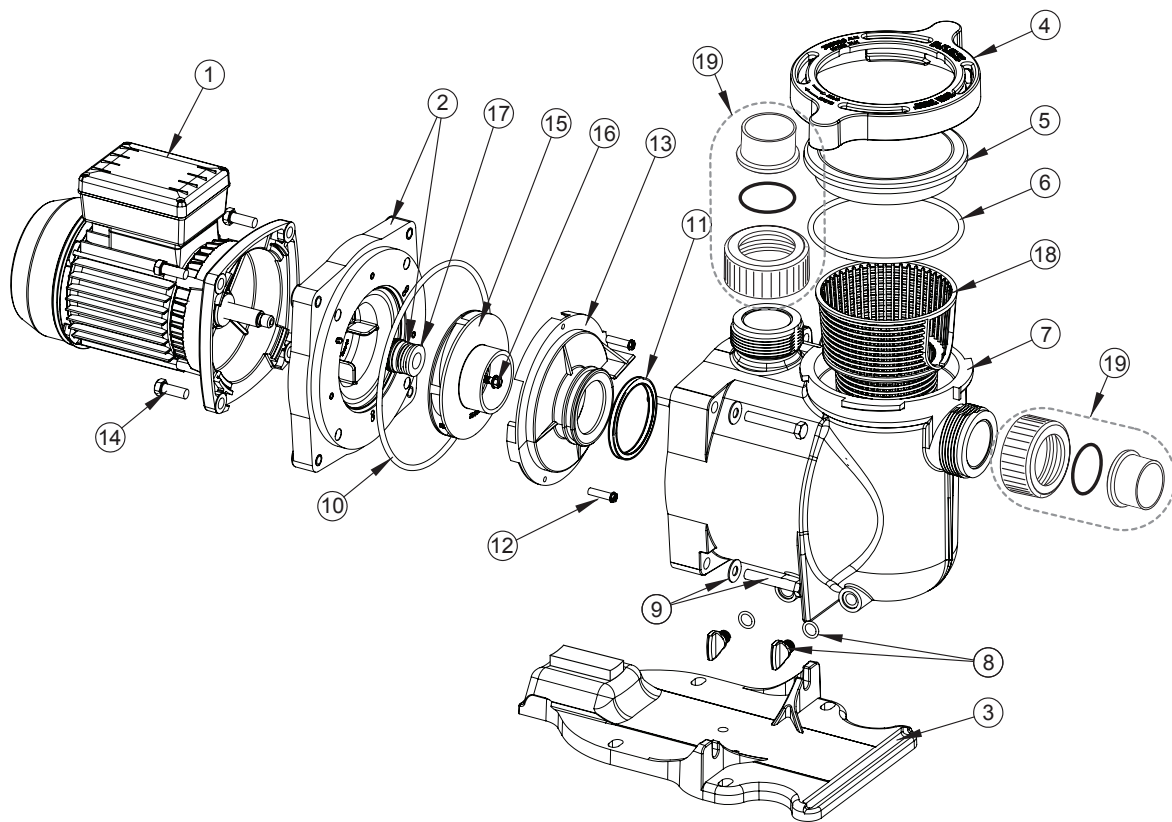

SUPERFLO®

SUPERFLO[®]

Replacement Parts

No.	Part No.	Description	Part No. Includes*	
1**	RP051	Motor - Mono Phase 0,37kW	1	
	RP071	Motor - Mono Phase 0,55kW	1	
	RP073	Motor - Tri Phase 0,55kW	1	
	RP101	Motor - Mono Phase 0,75kW	1	
	RP103	Motor - Tri Phase 0,75kW	1	
	RP151	Motor - Mono Phase 1,10kW	1	
	RP153	Motor - Tri Phase 1,10kW	1	
	RP201	Motor - Mono Phase 1,50kW	1	
	RP203	Motor - Tri Phase 1,50kW	1	
	RP301	Motor - Mono Phase 2,20kW	1	
	RP303	Motor - Tri Phase 2,20kW	1	
	2	R355612	Seal plate incl Mechanical Seal	1
	3	R351094	Pump base	1
	4	R351090	Locking ring	1
5	R350091	Lid	1	
6	R357255	O-ring for Lid	1	
7	R357297	Housing BSP - Black	1	
8	R357161	Drain Plug & O-ring	2	
9	R355621	Bolt & Washer	4	
10	R355619	O-ring	1	
11	R154492	Seal	2	
12	R355334	Screw	3	
13	R355618	Diffuser 0,37kW - 1,10kW	1	
	R355360	Diffuser 1,50kW - 2,20kW	1	
14	R354290	Bolt	4	
15	R355174M	Impeller 0,37kW	1	
	R355174	Impeller 0,55kW	1	
	R355074	Impeller 0,75kW	1	
	R355086	Impeller 1,10kW	1	
	R355614M	Impeller 1,50kW	1	
	R355168M	Impeller 2,20kW	1	
16	R355389	Impeller lock screw	1	
17	R354545SP	Mechanical seal	1	
18	R355667	Basket	1	
	170450	Union Kit 50mm	2	
	170451	Union Kit 1-1/2"	2	
	P-SFL-OSET	Seal set (Partn° 6, 10, 11, 17)		

* PART NUMBER INCLUDES REQUIRED QUANTITY PER PRODUCT

** SEE MOTOR SHEET FOR MOTOR SPARE PARTS

FILTERS

FILTER SYSTEMS

VALVES

PUMPS

MOTORS

CLEANERS