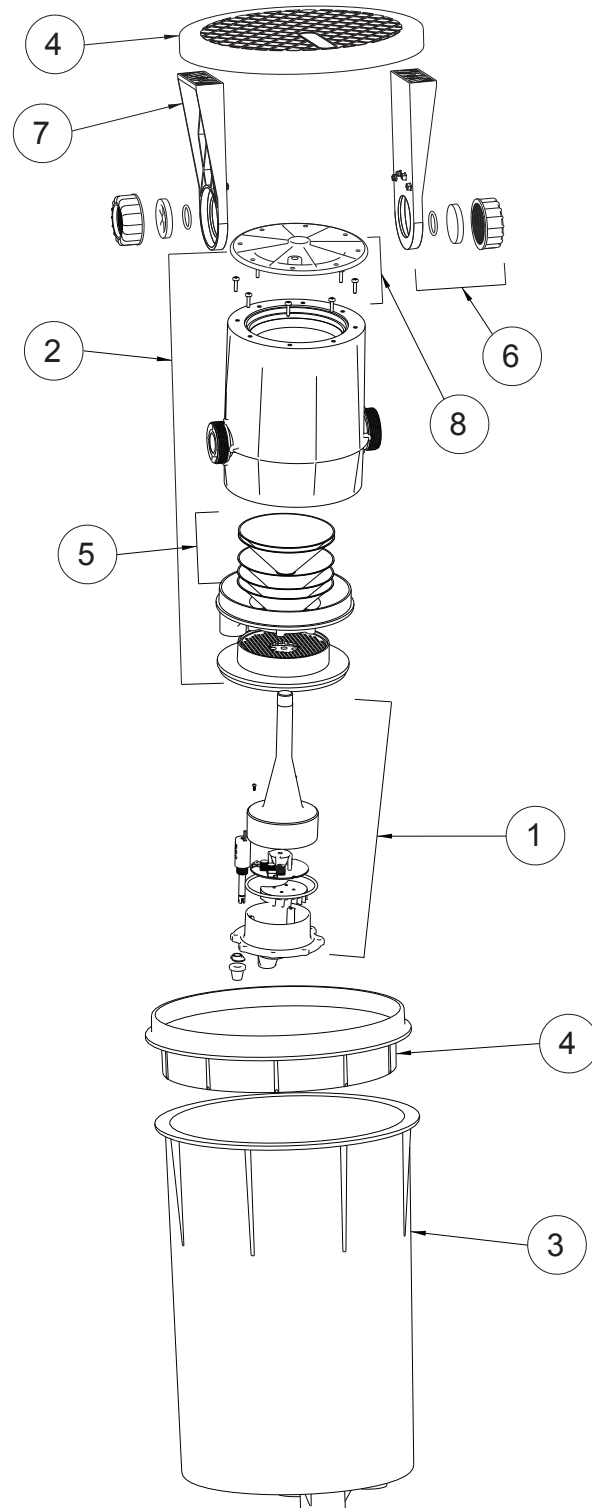

# MAGICSTREAM® LAMINAR

## Replacement Parts

No.	Part No.	Description	Part No.	Includes
1	590021-EU	Laminar Led Light Engine		1
2	590023	Laminar Body (no light)		1
3	590024	Laminar Housing (no cover)		1
4	590027	Laminar Cover TAN		1
5	590028	Laminar Screen Kit		1
6	590029	Laminar Union nut Kit		2
7	590030	Laminar Bracket Kit		1
8	590032	Laminar Orifice Kit		1
<b>Not Shown</b>				
	590031	Laminar Hardware Kit (all screws and o-rings)		1
	R634850	Metric Adaptor Water Drain		2
	R394032	Metric Adaptor Set Water Supply		2