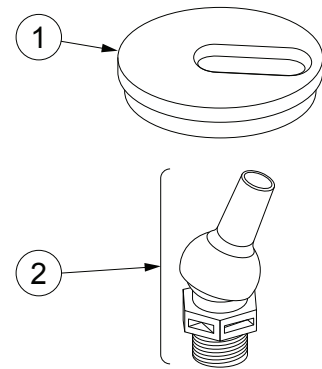

MAGICSTREAM® DECK JET I & II

MAGICSTREAM® DECK JET I

Replacement Parts

No.	Part No.	Description	Part No. Includes
1	87200800	Fitting Nut, Sealing Liner 2"	1
2	87200700	Friction Ring, SIF	1
3	87201200	Gasket	1
4	590005	Plug, Gunite Shield	1
5	590010	Eyeball Kit	5
6	590011	Accessory Kit (incl. 2 x Capture Rings, 3x O-Ring, 2x Filter Pad & 1x Silicon Lubricant	Set

MAGICSTREAM® DECK JET II

Replacement Parts

No.	Part No.	Description	Part No. Includes
1	590042	Deck Jet II COVER, brass color	1
2	590041	Deck Jet II Nozzle Kit (incl. Nozzle base and nozzle swivel)	4