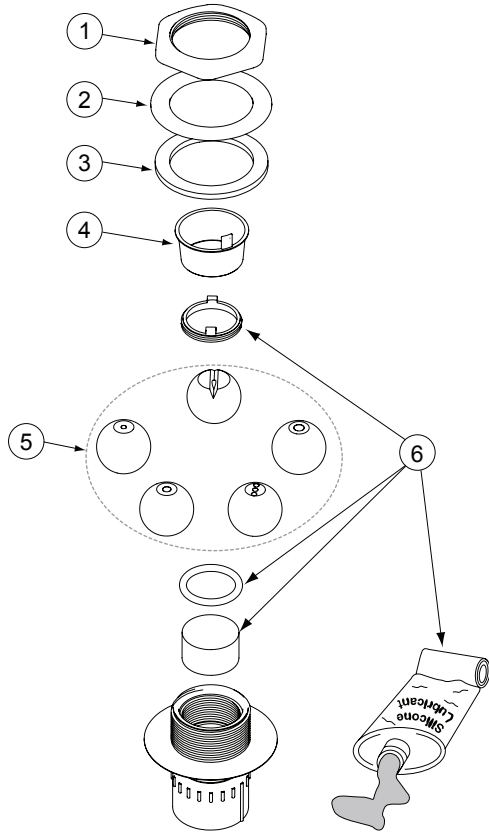

MAGICSTREAM® DECK JET I & II

MAGICSTREAM® DECK JET I

Replacement Parts

No.	Part No.	Description	Part No. Includes
1	87200800	Fitting Nut, Sealing Liner 2"	1
2	87200700	Friction Ring, SIF	1
3	87201200	Gasket	1
4	590005	Plug, Gunite Shield	1
5	590010	Eyeball Kit	5
6	590011	Accessory Kit (incl. 2 x Capture Rings, 3x O-Ring, 2x Filter Pad & 1x Silicon Lubricant	Set

MAGICSTREAM® DECK JET II

Replacement Parts

No.	Part No.	Description	Part No. Includes
1	590042	Deck Jet II COVER, brass color	1
2	590041	Deck Jet II Nozzle Kit (incl. Nozzle base and nozzle swivel)	4