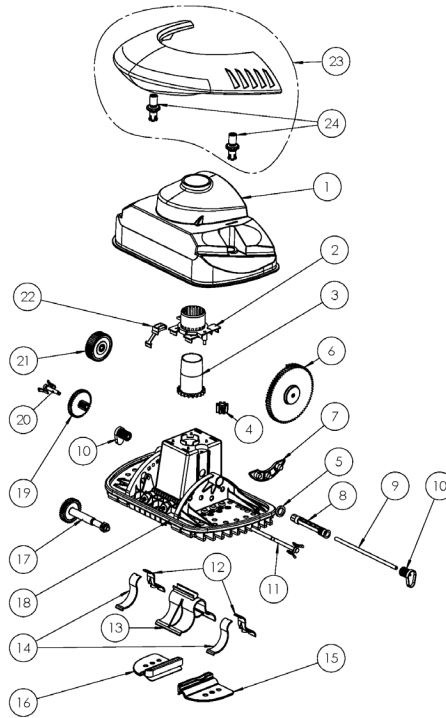

KREEPY KRAULY® SANDSHARK™

REPLACEMENT PARTS

Item	Part No.	Qty.	Description	US List	Can. List
STEERING KIT (Incl. Item #'s 2,3,4, 24)					
	GW7910		Steering Kit (Incl. Key Nos. 2, 3, 4 & 22)	21.80	22.45
2		1	Swivel Housing	CALL	CALL
3			Swivel	CALL	CALL
4			Swivel Sprocket	CALL	CALL
22			Clutch Clip	CALL	CALL
CLUTCH KIT (Includes Item #'s 5, 8, 21)					
	GW7503		Clutch Kit (Incl. Key Nos. 5, 8 & 21)	36.78	37.88
5		1	Oscillator Sleeve Bushing	CALL	CALL
8		1	Oscillator Sleeve	CALL	CALL
21		1	Clutch Assembly	CALL	CALL
GEAR KIT (Includes Item #'s 6, 10, 11, 17, 19, 20)					
	GW7504		Gear Kit (Incl. Key Nos. 6, 10, 11, 17, 19 & 20)	75.65	77.92
6		1	Large steering Drive Assembly	CALL	CALL
10		2	Shaft Plug	CALL	CALL
11		1	Long Sprocket Clip	CALL	CALL
17		1	Drive Shaft assembly	CALL	CALL
19		1	Center Sprocket	CALL	CALL
20		1	Short Sprocket Clip	CALL	CALL
OSCILLATOR KIT (Includes Item #'s 12, 13, 14)					
	GW7912		Oscillator Kit (Incl. Key Nos. 12, 13 & 14)	22.83	23.51
12		2	Small Sliding Seal	CALL	CALL
13		1	Oscillator	CALL	CALL
14		2	Large Sliding Seal	CALL	CALL

Item	Part No.	Qty.	Description	US List	Can. List
SEAL FLAP KIT (Includes Item #'s 15, 16)					
	GW7913		Seal Flap Kit (Incl. Key Nos. 15 & 16)	20.65	21.27
15		1	Right Seal Flap	CALL	CALL
16		1	Left seal Flap	CALL	CALL
ACCESSORY KIT					
	GW7901		Accessory Kit (Not shown)	138.12	142.26
		1	Regulator	CALL	CALL
		1	Regulator cap	CALL	CALL
		2	Hose Weight	CALL	CALL
		1	Flow gage	CALL	CALL
		1	Reducer Cone	CALL	CALL
		2	Eyeball Diverter	CALL	CALL
		1	Vac Port Fitting	CALL	CALL
SANDSHARK PARTS					
1	GW7903	1	Outer Housing	17.92	18.46
9	41201-0213	1	Shaft - Stainless Steel	9.57	9.86
18	41201-0242W	1	Chassis with Pad	135.71	139.78
23	GW7902	1	Bumper with flex snaps	74.09	76.31
24	GW7904		Flex Snaps Kit	17.09	17.60
NOT SHOWN					
	GW7911	1	Short Leader Hose	12.34	12.71
	GW7907	25	Suction Hose, 1 Meter segment	368.02	379.06
	41200-0213		Regulator Kit334	51.77	53.32
	41200-0209		Flow Gauge (yellow)	CALL	CALL
	GW9015		Reducer Cone (velve)	19.40	19.98
	K12454		Hose Weight	16.81	17.31