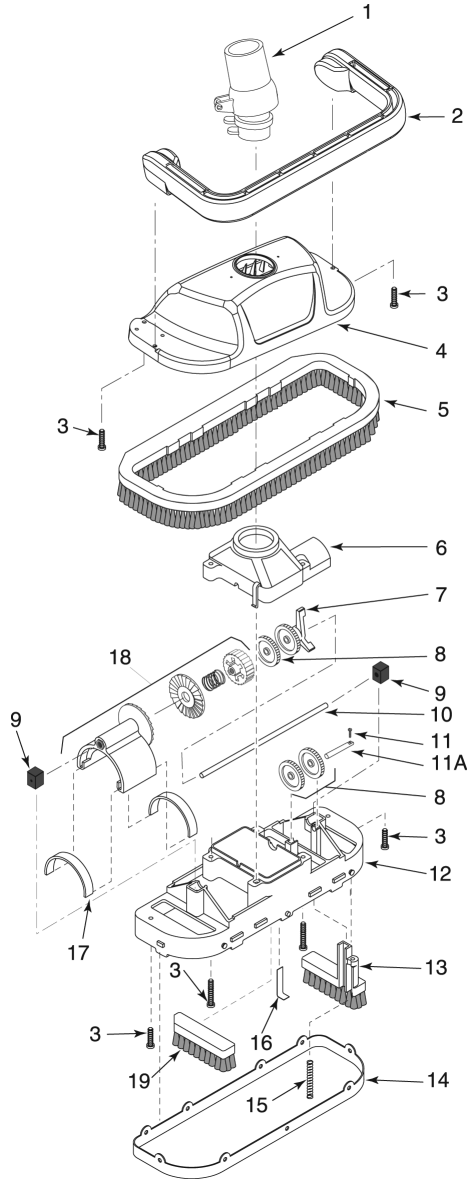

KREEPY KRAULY® GREAT WHITE®

REPLACEMENT PARTS

Item	Part No.	Description	US List	Can. List
GREAT WHITE REPLACEMENT PARTS				
1	GW9012	Swivel Assembly	24.56	25.30
2	GW9502	Bumper	73.81	76.02
3	GW9504	Screw Kit (6 short, 2 long)	11.53	11.88
4	GW9501	Shroud	127.30	131.12
5	GW9505	Brush Ring Kit (Includes Vacuum Skirt)	90.24	92.95
6	GW9506	Oscillator Chamber Cap	38.38	39.53
7	GW9507	Cam Kit (2 & 3 Leg Cams)	27.06	27.87
8	GW9509	Idler Gear Kit (Includes 3 Gears)	26.87	27.68
9	GW9512	Block Kit (Includes 2 Blocks)	14.98	15.43
10	GW9513	Long Gear Shaft (Stainless Steel)	38.37	39.52
11		Shaft Mounting Screw (included in Part No. 11A)		
11A	GW9536	Shaft Kit - Includes Part No. 11	13.71	14.12
12	GW9535	Lower Body	96.64	99.54
13	GW9517	Lift Brush	30.69	31.61
14	GW9508	Vacuum Skirt	21.70	22.35
15	GW9522	Lift Brush Spring	9.85	10.15
16	GW9523	Ratchet Tab (Stainless Steel)	8.84	9.11
17	GW9004	Oscillator Seal Kit (Includes 2 Seals)	12.09	12.45
18	GW9503	Oscillator Assembly Kit (Includes Item #17, Ratchet Ass'y not sold separately)	124.69	128.43
19	GW9013	Center Brush Kit (Set of 2)	34.80	35.84
NOT SHOWN				
	GW9527	Ratchet Tab Service Kit	15.12	15.57
	41200-0213	Vacuum Regulator and Cap	51.77	53.32
	GW9015	Reducer Cone	19.40	19.98
	GW9019	Unidapt Handle	10.19	10.50
	GW9530	Vac Port Fitting	49.86	51.36
	41200-0212	Flow Gauge	26.28	27.07
	41200-0130	Hose Sectional Kit with Leader, 40 ft.	218.63	225.19
	41200-0133	Hose, bulk pack 20, 1-1/2 in. M/F sections	299.23	308.21
	41200-0134	Hose bulk pack 12, leader sections	201.91	207.97
	77705-0200	Accessory Pkg. includes: GW9012, 41200-0213, GW9015, GW9019, GW9530, 41200-0212	75.39	77.65