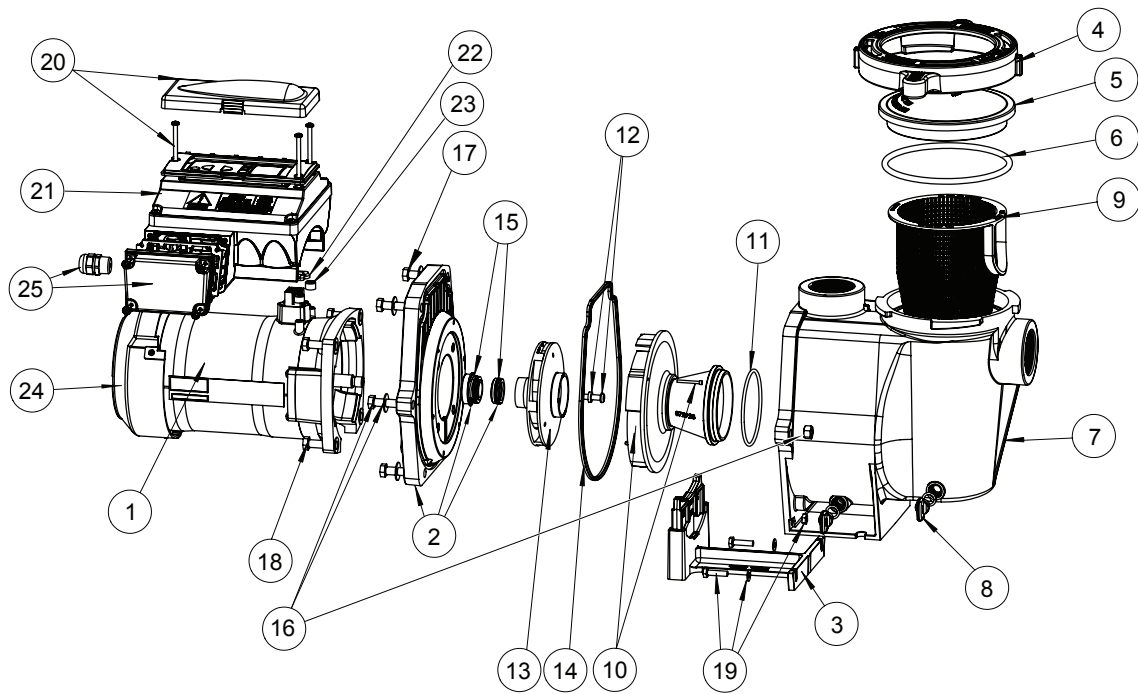

INTELLIFLO® WHISPERFLO® VSD / VF

INTELLIFLO[®]

WHISPERFLO[®] VSD / VF

Replacement Parts

No.	Part No.	Description	Part No.	Includes*
1	R357294	Intelliflo VFD Motor		1
2	R350101	Seal plate incl Mechanical seal		1
3	R357159	Pump base		1
4	R357150	Locking ring		1
5	R357156	Lid		1
6	R350013	O-ring for Lid		1
7	R357195	Housing BSP - Black		1
8	R357161	Drain Plug & O-ring		2
9	R070387	Basket		1
10	R072928	Diffuser		1
11	R071444	Seal Diffuser		1
12	R071652	Impeller Lock Screw		1
13	R073131	Impeller		1
14	R357100	Gasket Seal Plate		1
15	R071734SP	Mechanical Seal		1
16	R070431	Bolts & Washers		2
17	R070430	Bolts & Washers		4
18	R354290	Bolts & Washers		4
19	R071657	Bolts, Nuts & Washers		2
20	R357290	Control Cover Assembly		1
21	R358290E	VSD - Variable Speed Drive		1
	R351104	VF - Variable Flow Drive		1
22	R350108	Gasket		1
23	R350142	Spacer Cap		3
24	R352501	Fan & Shroud		1
25	353310	Cover Assembly		1
	P-WFL-OSET	Seal set (Partn° 6, 11, 14, 15)		1

* PART NUMBER INCLUDES REQUIRED QUANTITY PER PRODUCT

FILTERS

FILTER SYSTEMS

VALVES

PUMPS

MOTORS

CLEANERS

WATER FEATURES