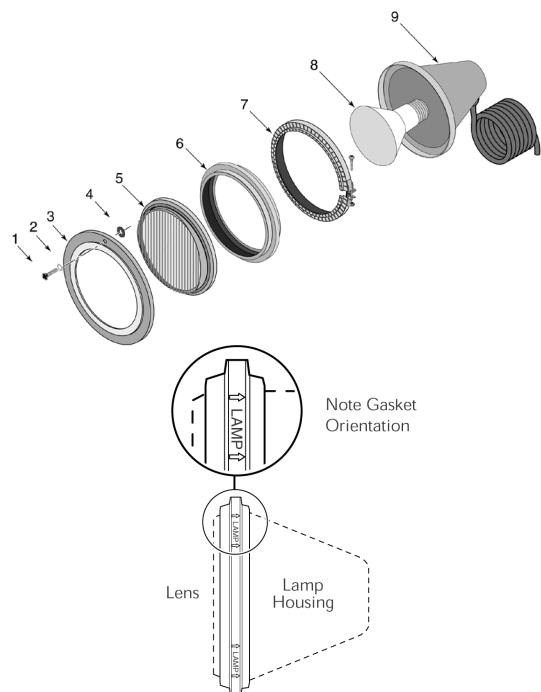

SUNGLOW™ LIGHTS

REPLACEMENT PARTS

Note: Parts breakdown is for lights produced prior to December 19, 2003.

Item	Part No.	Description	US List	Can. List
SUNGLOW LIGHT				
1	05101-0004	Leader Screw	7.08	7.29
3	05101-0109A	Face Ring, Stainless Steel Kit	CALL	CALL
5	34620-0003	Lens, Clear Kit	CALL	CALL
6	05501-0007	Lens Gasket/Clamp Kit	141.38	145.62
7	05501-0055	Clamp Assembly	107.71	110.94
8	79101900	Lamp, 300W, 12V, R40	77.47	79.79
8	79102100	Lamp, 500W, 120V, R40	78.98	81.35
NOT SHOWN				
	05501-0008	Face Ring Kit (Includes Nos. 3, 6, 7)	CALL	CALL
	34627-6005	Large Popover - Blue	CALL	CALL
	34627-6007	Large Popover - Red	CALL	CALL
	05601-0101	Replacement Screw Kit	30.54	31.46
	05101-0005	Rubber Retainer for Leader Screw	1.51	1.56

SUNGLOW™ LTC LIGHTS

REPLACEMENT PARTS

Item	Part No.	Description	US List	Can. List
SUNGLOW LTC LIGHT				
1	05101-0004	Leader Screw	7.08	7.29
3	05101-0109A	Face Ring, Stainless Steel Kit	CALL	CALL
4	05101-0005	Rubber Retainer for Leader Screw ¹	1.51	1.56
5	34620-0003	Lens, Clear Kit	CALL	CALL
7	05501-0055	Clamp Assembly	107.71	110.94
8	79101900	Lamp, 300W, 12V, R40	77.47	79.79
8	79102100	Lamp, 500W, 120V, R40	78.98	81.35
NOT SHOWN				
	05501-0008	Face Ring Kit (Includes Nos. 3, 6, 7)	CALL	CALL
	05501-0007	Gasket Kit (Includes Nos. 5 and 6)	141.38	145.62
	34627-6005	Large Popover - Blue	CALL	CALL
	34627-6007	Large Popover - Red	CALL	CALL
	05601-0101	Replacement Screw Kit (Includes Nos. 3, 6, 7)	30.54	31.46