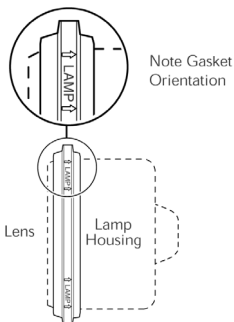

SUNBRITE™ GROMMET STYLE LIGHT

REPLACEMENT PARTS

Note: Parts breakdown shown is for lights produced prior to July 12, 2004.

Item	Part No.	Description	US List	Can. List
SUNBRIGHT GROMMET STYLE LIGHT				
1	05101-0004	Leader Screw	7.08	7.29
4	05101-0005	Rubber Retainer for Leader Screw	1.51	1.56
5	34620-0003	Lens, Clear Kit	CALL	CALL
6	05501-0007	Lens Gasket/Clamp Kit	141.38	145.62
7	05501-0055	Band Clamp	107.71	110.94
9	79131400	Lamp, 50W, 12V, Halogen Use 2 for 100 Watts	18.60	19.16
9	79131200	Lamp, 100W, 12V, Halogen Use 2 for 200 Watts	32.49	33.46
10	79131000	Lamp, 300W, 120V, Halogen	21.64	22.29
10	79131100	Lamp, 500W, 120V, Halogen	21.64	22.29
NOT SHOWN				
	34627-6005	Large Popover - Blue	CALL	CALL
	34627-6007	Large Popover - Red	CALL	CALL
	05601-0101	Replacement Screw Kit	30.54	31.46
	05501-0008	Face Ring Kit (Includes Nos. 3, 6, 7)	CALL	CALL

SUNBRITE™ LTC LIGHT

REPLACEMENT PARTS

Note: Parts breakdown shown is for lights produced prior to June, 2006.

Item	Part No.	Description	US List	Can. List
SUNBRIGHT LTC LIGHT				
1	05101-0004	Leader Screw	7.08	7.29
4	05101-0005	Rubber Retainer for Leader Screw	1.51	1.56
5	34620-0003	Lens, Clear Kit	CALL	CALL
6	05501-0007	Lens Gasket/Clamp Kit	141.38	145.62
7	05501-0055	Band Clamp	107.71	110.94
9	79131400	Lamp, 50W, 12V, Halogen - Use 2 for 100 Watts	18.60	19.16
9	79131200	Lamp, 100W, 12V, Halogen - Use 2 for 200 Watts	32.49	33.46
10	79131000	Lamp, 300W, 120V, Halogen	21.64	22.29
NOT SHOWN				
	05501-0008	Face Ring Kit (Includes Nos. 3, 6, 7)	CALL	CALL
	05501-0007	Gasket Kit (Includes Nos. 6 and 7)	141.38	145.62
	34627-6005	Large Popover - Blue	CALL	CALL
	34627-6007	Large Popover - Red	CALL	CALL
	05601-0101	Replacement Screw Kit (Includes Nos. 1 and 2)	30.54	31.46