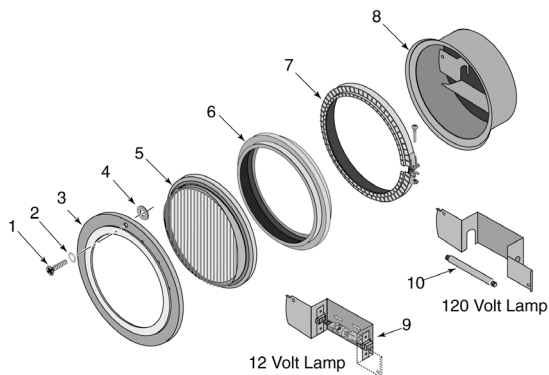

SUNBRITE™ GROMMET STYLE LIGHT

REPLACEMENT PARTS

Note: Parts breakdown shown is for lights produced prior to July 12, 2004.

Item	Part No.	Description	US List	Can. List
SUNBRIGHT GROMMET STYLE LIGHT				
1	05101-0004	Leader Screw	7.08	7.29
4	05101-0005	Rubber Retainer for Leader Screw	1.51	1.56
5	34620-0003	Lens, Clear Kit	CALL	CALL
6	05501-0007	Lens Gasket/Clamp Kit	141.38	145.62
7	05501-0055	Band Clamp	107.71	110.94
9	79131400	Lamp, 50W, 12V, Halogen Use 2 for 100 Watts	18.60	19.16
9	79131200	Lamp, 100W, 12V, Halogen Use 2 for 200 Watts	32.49	33.46
10	79131000	Lamp, 300W, 120V, Halogen	21.64	22.29
10	79131100	Lamp, 500W, 120V, Halogen	21.64	22.29
NOT SHOWN				
	34627-6005	Large Popover - Blue	CALL	CALL
	34627-6007	Large Popover - Red	CALL	CALL
	05601-0101	Replacement Screw Kit	30.54	31.46
	05501-0008	Face Ring Kit (Includes Nos. 3, 6, 7)	CALL	CALL

SUNBRITE™ LTC LIGHT

REPLACEMENT PARTS

Note: Parts breakdown shown is for lights produced prior to June, 2006.

Item	Part No.	Description	US List	Can. List
SUNBRIGHT LTC LIGHT				
1	05101-0004	Leader Screw	7.08	7.29
4	05101-0005	Rubber Retainer for Leader Screw	1.51	1.56
5	34620-0003	Lens, Clear Kit	CALL	CALL
6	05501-0007	Lens Gasket/Clamp Kit	141.38	145.62
7	05501-0055	Band Clamp	107.71	110.94
9	79131400	Lamp, 50W, 12V, Halogen - Use 2 for 100 Watts	18.60	19.16
9	79131200	Lamp, 100W, 12V, Halogen - Use 2 for 200 Watts	32.49	33.46
10	79131000	Lamp, 300W, 120V, Halogen	21.64	22.29
NOT SHOWN				
	05501-0008	Face Ring Kit (Includes Nos. 3, 6, 7)	CALL	CALL
	05501-0007	Gasket Kit (Includes Nos. 6 and 7)	141.38	145.62
	34627-6005	Large Popover - Blue	CALL	CALL
	34627-6007	Large Popover - Red	CALL	CALL
	05601-0101	Replacement Screw Kit (Includes Nos. 1 and 2)	30.54	31.46