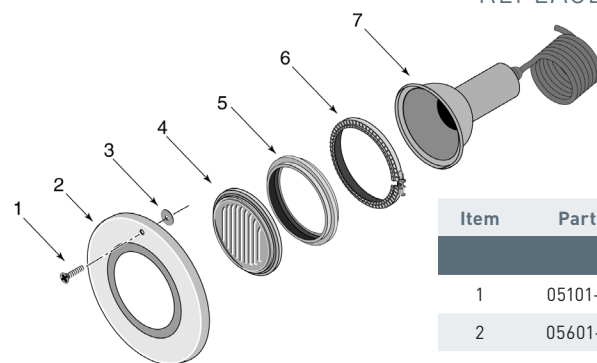

SUNLITE® LTC LIGHT

REPLACEMENT PARTS

Item	Part No.	Description	US List	Can. List
SUNLITE LTC LIGHT				
1	05101-0004	Leader Screw	7.08	7.29
2	05601-0001	Face Ring Assembly, Stainless Steel Trim Kit	109.97	113.27
3	05101-0005	Rubber Retainer for Leader Screw ¹	1.51	1.56
4	34620-0002	Lens, Clear Kit	74.47	76.70
5	05601-0014	Lens Gasket	19.50	20.09
6	05601-0006	Clamp Assembly Kit	82.05	84.51
NOT SHOWN				
	79102900	Lamp, 100W, 120V, Halogen, T-4 MC	85.94	88.52
	79113800	Lamp, 250W, 130V, Halogen, T-4 MC	85.94	88.52
	79112400	Lamp, 75W, 12V, Halogen, MR 16	30.99	31.92
	05601-0101	Replacement Screw Kit (Includes Nos. 1 and 3)	30.54	31.46

¹ Included in Replacement Screw Kit.