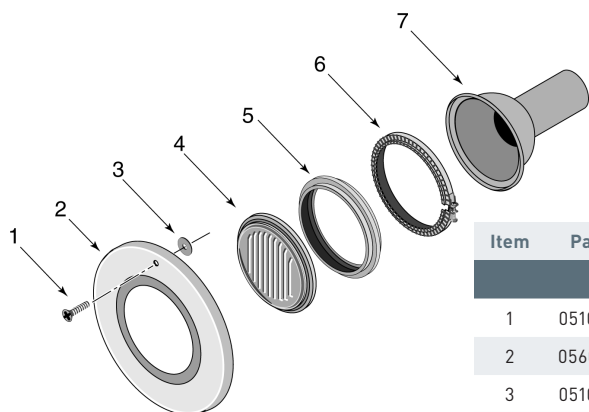

SUNLITE® LIGHT

REPLACEMENT PARTS

Item	Part No.	Description	US List	Can. List
SUNLITE LIGHT				
1	05101-0004	Leader Screw	7.08	7.29
2	05601-0001	Face Ring Assembly Stainless Steel Trim Kit	109.97	113.27
3	05101-0005	Rubber Retainer for Leader Screw ¹	1.51	1.56
4	34620-0002	Lens, Clear Kit	74.47	76.70
5	05601-0014	Lens Gasket	19.50	20.09
6	05601-0006	Clamp Assembly Kit	82.05	84.51
NOT SHOWN				
	79102900	Lamp, 100W, 120V, Halogen, T-4 MC	85.94	88.52
	79113800	Lamp, 250W, 130V, Halogen, T-4 MC	85.94	88.52
	79112400	Lamp, 75W, 12V, Halogen, MR 16	30.99	31.92
	05601-0101	Replacement Screw (Includes Nos. 1 and 3)	30.54	31.46