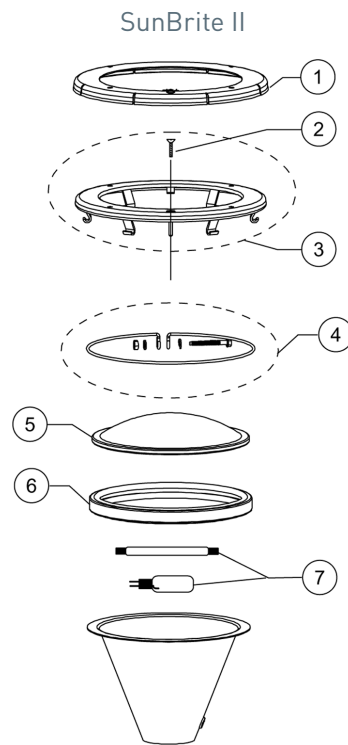

SUNBRITE™ II / SUNGLOW™ II LIGHTS

REPLACEMENT PARTS

Item	Part No.	Description	US List	Can. List
SUNBRITE II / SUNGLOW II LIGHTS				
1	79212100	Face ring, large plastic, white	CALL	CALL
1	79212165	Face ring, large plastic, gray	10.75	11.07
1	79212111	Face ring, large plastic, black	10.75	11.07
2	05101-0004	Pilot Screw, with captive gum washer ¹	7.08	7.29
2	79104800	Pilot Screw, with captive gum washer, Si Br	4.15	4.27
2	619355	Pilot Screw, with captive gum washer, S/S	2.10	2.16
4	79111000	Uni-tension wire clamp assy.	58.49	60.24
6	79101601Z	Gasket, 8-3/8 in. lens	44.99	46.34
NOT SHOWN				
	78900700	Kwik-change lens cover, green	17.71	18.24
	78900800	Kwik-change lens cover, blue	13.10	13.49
	78900900	Kwik-change lens cover, red	13.10	13.49
	600055	SunBrite II Lens Kit (Includes # 5, 6)	96.21	99.10
	600056	SunGlow II Lens Kit (Includes # 5, 6)	96.21	99.10
	79101900Z	Bulb 300W, 12V SunGlow II Kit	115.43	118.89
	79107600Z	Bulb, 300W, 120V SunGlow II Kit	96.21	99.10
	79102100Z	Bulb 500W, 120V SunGlow II Kit	96.21	99.10
	79110400Z	Wire Clamp Kit, SunGlow II	38.45	39.60
	619677Z	Face Ring Kit, SunGlow II	192.38	198.15
	79131400Z	Bulb 50W, 12V SunBrite II Kit	49.99	51.49
	79131200Z	Bulb 100W, 12V SunBrite II Kit	57.69	59.42
	79131000Z	Bulb, 300W, 120V SunBrite II Kit	53.85	55.47

¹ Used with Fixture Housing P/N's 05161-XXXX & 05163-XXXX.