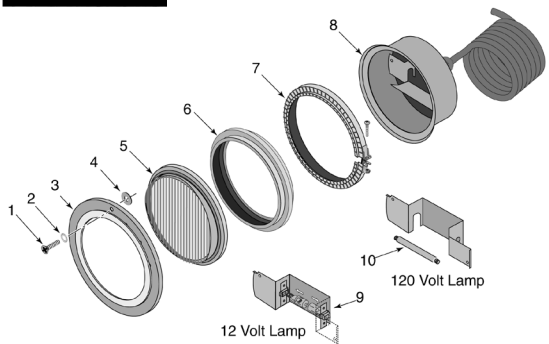

SUNBRITE™ GROMMET STYLE LIGHT

REPLACEMENT PARTS

Note: Parts breakdown shown is for lights produced prior to July 12, 2004.

Item	Part No.	Description	US List	Can. List
SUNBRIGHT GROMMET STYLE LIGHT				
1	05101-0004	Leader Screw	7.08	7.29
4	05101-0005	Rubber Retainer for Leader Screw	1.51	1.56
5	34620-0003	Lens, Clear Kit	CALL	CALL
6	05501-0007	Lens Gasket/Clamp Kit	141.38	145.62
7	05501-0055	Band Clamp	107.71	110.94
9	79131400	Lamp, 50W, 12V, Halogen Use 2 for 100 Watts	18.60	19.16
9	79131200	Lamp, 100W, 12V, Halogen Use 2 for 200 Watts	32.49	33.46
10	79131000	Lamp, 300W, 120V, Halogen	21.64	22.29
10	79131100	Lamp, 500W, 120V, Halogen	21.64	22.29
NOT SHOWN				
	34627-6005	Large Popover - Blue	CALL	CALL
	34627-6007	Large Popover - Red	CALL	CALL
	05601-0101	Replacement Screw Kit	30.54	31.46
	05501-0008	Face Ring Kit (Includes Nos. 3, 6, 7)	CALL	CALL

SUNBRITE™ LTC LIGHT

REPLACEMENT PARTS

Note: Parts breakdown shown is for lights produced prior to June, 2006.

Item	Part No.	Description	US List	Can. List
SUNBRIGHT LTC LIGHT				
1	05101-0004	Leader Screw	7.08	7.29
4	05101-0005	Rubber Retainer for Leader Screw	1.51	1.56
5	34620-0003	Lens, Clear Kit	CALL	CALL
6	05501-0007	Lens Gasket/Clamp Kit	141.38	145.62
7	05501-0055	Band Clamp	107.71	110.94
9	79131400	Lamp, 50W, 12V, Halogen - Use 2 for 100 Watts	18.60	19.16
9	79131200	Lamp, 100W, 12V, Halogen - Use 2 for 200 Watts	32.49	33.46
10	79131000	Lamp, 300W, 120V, Halogen	21.64	22.29
NOT SHOWN				
	05501-0008	Face Ring Kit (Includes Nos. 3, 6, 7)	CALL	CALL
	05501-0007	Gasket Kit (Includes Nos. 6 and 7)	141.38	145.62
	34627-6005	Large Popover - Blue	CALL	CALL
	34627-6007	Large Popover - Red	CALL	CALL
	05601-0101	Replacement Screw Kit (Includes Nos. 1 and 2)	30.54	31.46