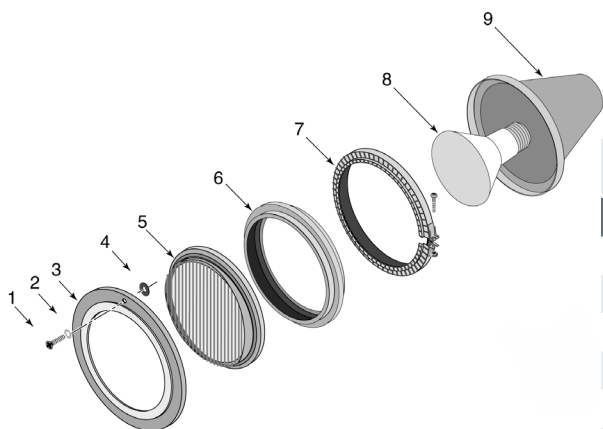

SUNBRITE™ LTC LIGHT

REPLACEMENT PARTS

Note: Parts breakdown shown is for lights produced prior to June, 2006.

Item	Part No.	Description	US List	Can. List
SUNBRIGHT LTC LIGHT				
1	05101-0004	Leader Screw	7.08	7.29
4	05101-0005	Rubber Retainer for Leader Screw	1.51	1.56
5	34620-0003	Lens, Clear Kit	CALL	CALL
6	05501-0007	Lens Gasket/Clamp Kit	141.38	145.62
7	05501-0055	Band Clamp	107.71	110.94
9	79131400	Lamp, 50W, 12V, Halogen - Use 2 for 100 Watts	18.60	19.16
9	79131200	Lamp, 100W, 12V, Halogen - Use 2 for 200 Watts	32.49	33.46
10	79131000	Lamp, 300W, 120V, Halogen	21.64	22.29
NOT SHOWN				
	05501-0008	Face Ring Kit (Includes Nos. 3, 6, 7)	CALL	CALL
	05501-0007	Gasket Kit (Includes Nos. 6 and 7)	141.38	145.62
	34627-6005	Large Popover - Blue	CALL	CALL
	34627-6007	Large Popover - Red	CALL	CALL
	05601-0101	Replacement Screw Kit (Includes Nos. 1 and 2)	30.54	31.46

SUNGLOW™ LIGHTS

REPLACEMENT PARTS

Note: Parts breakdown is for lights produced prior to December 19, 2003.

Item	Part No.	Description	US List	Can. List
SUNGLOW LIGHT				
1	05101-0004	Leader Screw	7.08	7.29
3	05101-0109A	Face Ring, Stainless Steel Kit	CALL	CALL
5	34620-0003	Lens, Clear Kit	CALL	CALL
6	05501-0007	Lens Gasket/Clamp Kit	141.38	145.62
7	05501-0055	Clamp Assembly	107.71	110.94
8	79101900	Lamp, 300W, 12V, R40	77.47	79.79
8	79102100	Lamp, 500W, 120V, R40	78.98	81.35
NOT SHOWN				
	05501-0008	Face Ring Kit (Includes Nos. 3, 6, 7)	CALL	CALL
	34627-6005	Large Popover - Blue	CALL	CALL
	34627-6007	Large Popover - Red	CALL	CALL
	05601-0101	Replacement Screw Kit	30.54	31.46
	05101-0005	Rubber Retainer for Leader Screw	1.51	1.56