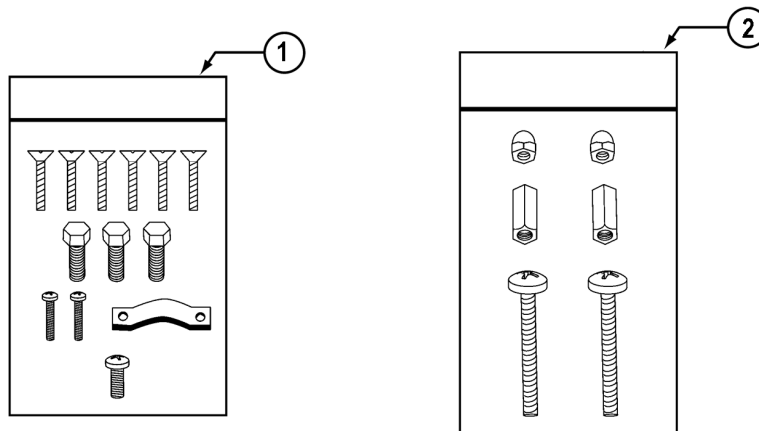

FOUNTAIN FIXTURES REPLACEMENT PARTS

Item	Part No.	Description	US List	Can. List
FOUNTAIN FIXTURES				
1	570004	Fountain fixture screw kit	16.05	16.53
2	570011	Fountain niche mount screw kit	10.71	11.03