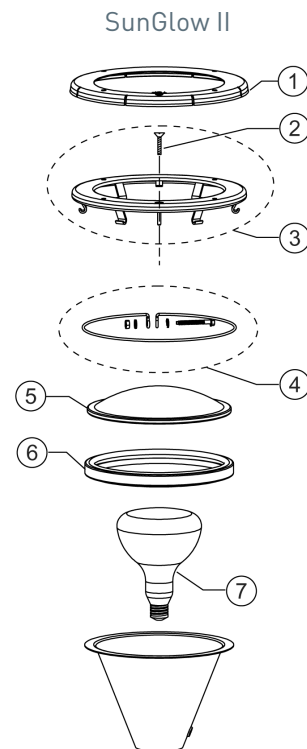

SUNBRITE™ II / SUNGLOW™ II LIGHTS

REPLACEMENT PARTS

Item	Part No.	Description	US List	Can. List
SUNBRITE II / SUNGLOW II LIGHTS				
1	79212100	Face ring, large plastic, white	CALL	CALL
1	79212165	Face ring, large plastic, gray	10.75	11.07
1	79212111	Face ring, large plastic, black	10.75	11.07
2	05101-0004	Pilot Screw, with captive gum washer ¹	7.08	7.29
2	79104800	Pilot Screw, with captive gum washer, Si Br	4.15	4.27
2	619355	Pilot Screw, with captive gum washer, S/S	2.10	2.16
4	79111000	Uni-tension wire clamp assy.	58.49	60.24
6	79101601Z	Gasket, 8-3/8 in. lens	44.99	46.34
NOT SHOWN				
	78900700	Kwik-change lens cover, green	17.71	18.24
	78900800	Kwik-change lens cover, blue	13.10	13.49
	78900900	Kwik-change lens cover, red	13.10	13.49
	600055	SunBrite II Lens Kit (Includes # 5, 6)	96.21	99.10
	600056	SunGlow II Lens Kit (Includes # 5, 6)	96.21	99.10
	79101900Z	Bulb 300W, 12V SunGlow II Kit	115.43	118.89
	79107600Z	Bulb, 300W, 120V SunGlow II Kit	96.21	99.10
	79102100Z	Bulb 500W, 120V SunGlow II Kit	96.21	99.10
	79110400Z	Wire Clamp Kit, SunGlow II	38.45	39.60
	619677Z	Face Ring Kit, SunGlow II	192.38	198.15
	79131400Z	Bulb 50W, 12V SunBrite II Kit	49.99	51.49
	79131200Z	Bulb 100W, 12V SunBrite II Kit	57.69	59.42
	79131000Z	Bulb, 300W, 120V SunBrite II Kit	53.85	55.47

¹ Used with Fixture Housing P/N's 05161-XXXX & 05163-XXXX.