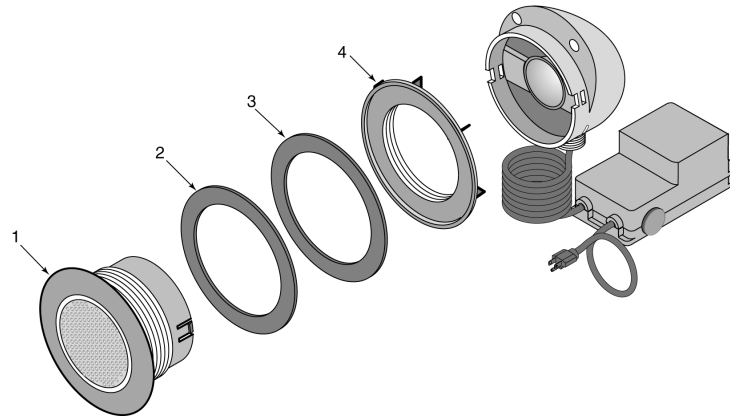

¹ Used with Fixture Housing P/N's 05161-XXXX & 05163-XXXX.

SUNLITE® LIGHT

REPLACEMENT PARTS

Item	Part No.	Description	US List	Can. List
SUNLITE LIGHT				
1	05101-0004	Leader Screw	7.08	7.29
2	05601-0001	Face Ring Assembly Stainless Steel Trim Kit	109.97	113.27
3	05101-0005	Rubber Retainer for Leader Screw ¹	1.51	1.56
4	34620-0002	Lens, Clear Kit	74.47	76.70
5	05601-0014	Lens Gasket	19.50	20.09
6	05601-0006	Clamp Assembly Kit	82.05	84.51
NOT SHOWN				
	79102900	Lamp, 100W, 120V, Halogen, T-4 MC	85.94	88.52
	79113800	Lamp, 250W, 130V, Halogen, T-4 MC	85.94	88.52
	79112400	Lamp, 75W, 12V, Halogen, MR 16	30.99	31.92
	05601-0101	Replacement Screw (Includes Nos. 1 and 3)	30.54	31.46

SUNLITE® LTC LIGHT

REPLACEMENT PARTS

Item	Part No.	Description	US List	Can. List
SUNLITE LTC LIGHT				
1	05101-0004	Leader Screw	7.08	7.29
2	05601-0001	Face Ring Assembly, Stainless Steel Trim Kit	109.97	113.27
3	05101-0005	Rubber Retainer for Leader Screw ¹	1.51	1.56
4	34620-0002	Lens, Clear Kit	74.47	76.70
5	05601-0014	Lens Gasket	19.50	20.09
6	05601-0006	Clamp Assembly Kit	82.05	84.51
NOT SHOWN				
	79102900	Lamp, 100W, 120V, Halogen, T-4 MC	85.94	88.52
	79113800	Lamp, 250W, 130V, Halogen, T-4 MC	85.94	88.52
	79112400	Lamp, 75W, 12V, Halogen, MR 16	30.99	31.92
	05601-0101	Replacement Screw Kit (Includes Nos. 1 and 3)	30.54	31.46

¹ Included in Replacement Screw Kit.

SUNSTAR® LIGHTS REPLACEMENT PARTS

Item	Part No.	Description	US List	Can. List
SUNSTAR LIGHT				
1	05103-0103	Lens Housing	42.49	43.76
2,3	05103-0101	Gasket	9.40	9.68
4	05103-0001	Large Hex Nut	21.27	21.91
NOT SHOWN				
	34600-0008	Lamp, 50W, 12V, Halogen	CALL	CALL
	05103-0102	Colored Gel Kit	CALL	CALL