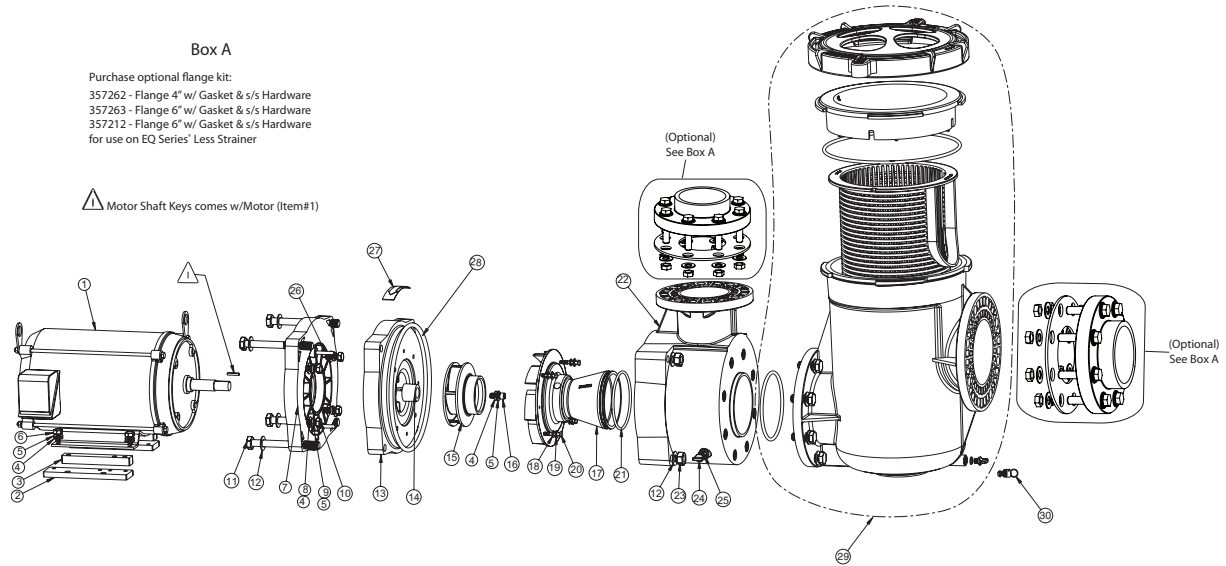

EQ SERIES® COMMERCIAL PLASTIC PUMP

REPLACEMENT PARTS

Part No.	Model No.	HP	Phase	Motor Support (Item No. 2)	Additional Motor Support (Item No. 3)	Motor No. (Item No. 1)	Impeller (Item No. 15)	Diffuser (Item No. 17)
340019, 340030	EQ500	5	1	356713	356712	357065S	350030	350032
340020, 340031	EQK500	5	3	356713	356712	357068S	350030	350032
340021, 340032	EQ750	7-1/2	1	356713	N/A	357066S	350029	350033
340022, 340033	EQK750	7-1/2	3	356713	356712	357069S	350029	350033
340237, 340238	EQ1000	10	1	356713	N/A	357063S	350028	350033
340023, 340034	EQK1000	10	3	356713	N/A	357070S	350028	350033
340024, 340035	EQK1500	15	3	356713	N/A	357071S	350027	356735
340045, 340047	EQK1000 EXPL PF, 50 Hz	10	3	356713	N/A	350112S	350027	356735
340046, 340048	EQK750 EXPL PF, 50 Hz	7-1/2	3	356713	N/A	350113S	350028	350033
340049, 350083	EQK1000, 50 Hz	10	3	356713	N/A	350153S	350027	356735
340080, 340084	EQK750, 50 Hz	7-1/2	3	356713	N/A	350154S	350028	350033
340081, 340085	EQK500, 50 Hz	5	3	356713	356712	350155S	350029	350033
340082, 340086	EQK300, 50 Hz	3	3	356713	356712	350156S	350030	350032
340018, 340029	EQWK500	5	3	356713	356712	350158S	350070	357273
340017, 340028	EQW500	5	1	356713	356712	350159S	350070	357273
340148, 340155	EQK500 575V	5	3	356713	356712	355038S	350030	350032
340149, 340156	EQK750 575V	7-1/2	3	356713	356712	355039S	350029	350033
340150, 340157	EQK1000 575V	10	3	356713	N/A	355042S	350028	350033
340151, 340159	EQK1500 575V	15	3	356713	N/A	355044S	350027	356735
340014, 340026	EQW300	3	1	356713	356712	357064S	350027	356735
340016, 340027	EQWK300	3	3	356713	356712	357067S	350027	356735

Call for pricing on these items.