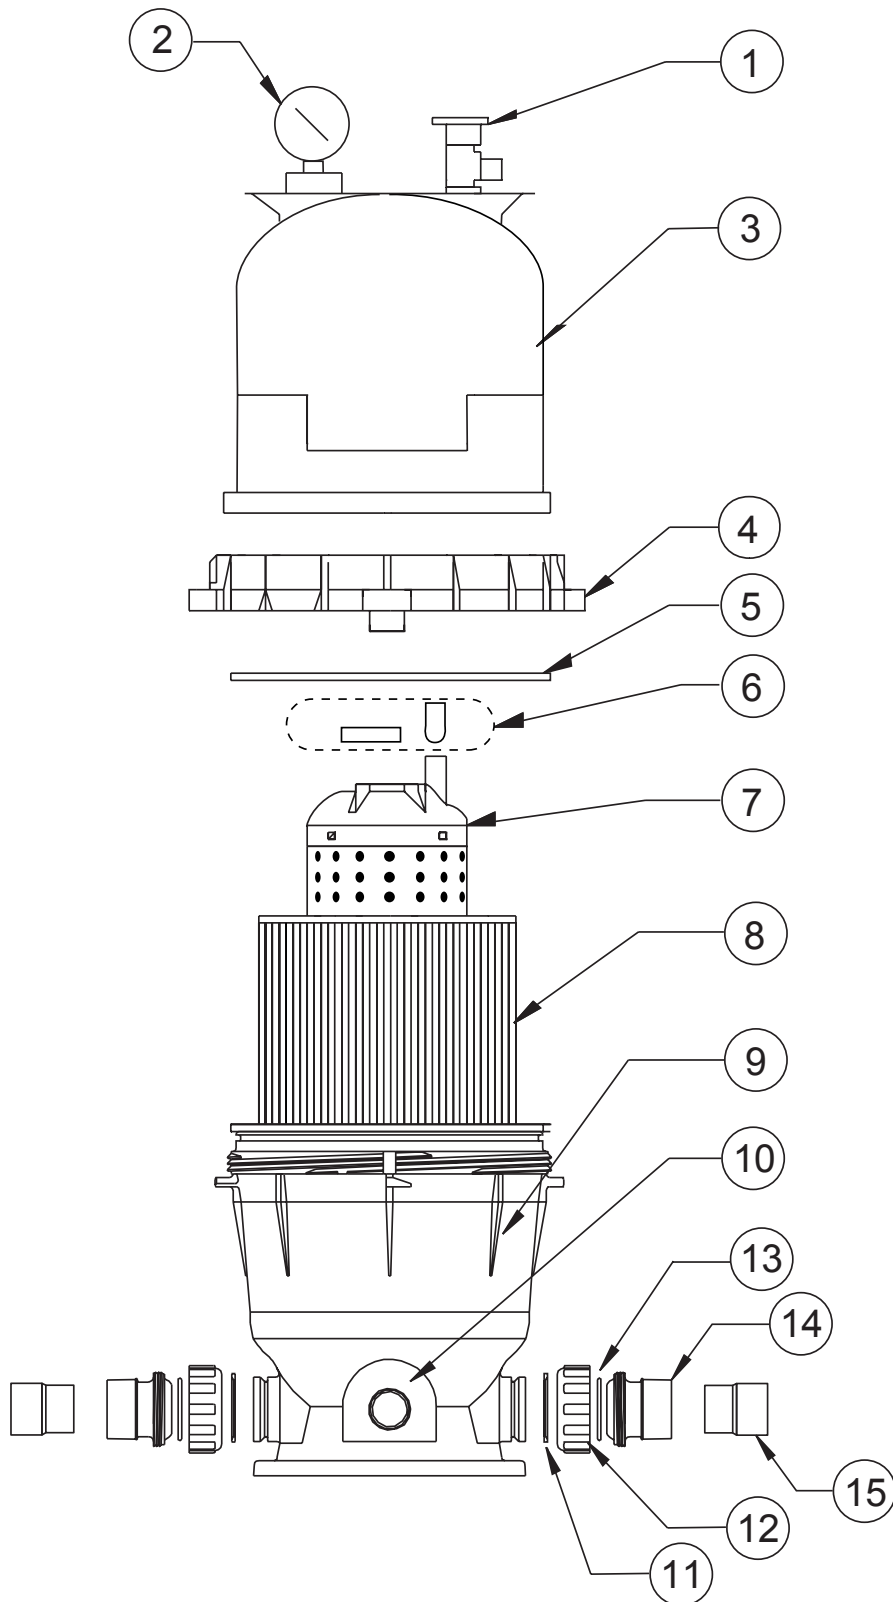

CLEAN & CLEAR™

CLEAN & CLEAR®

Replacement Parts

No.	Part No.	Description	Part No. Includes
1	H-98209800	High Flow™ manual Air Relief Valve	1
2	R152047	Manometer - Pressure Gauge (bottom connection)	1
3	H-17-8553	Lid (50 & 100sq.ft. Filter)	1
	178651	Lid (75, 150 & 200sq.ft. Filter)	1
4	59052900	Locking Ring Assembly	1
5	H-87300400	O-Ring Body	1
6	H-59016200	Air Bleed Sock Kit	1
7	H-59053500	Center Core, 50sq.ft. Filter	1
	59053600	Center Core, 75sq.ft. Filter	1
	H-59053700	Center Core, 100sq.ft. Filter	1
	59053800	Center Core, 150 & 200sq.ft. Filter	1
8	H-RAF173213	Cartridge, 50sq.ft Filter	1
	H-RAF173214	Cartridge, 75sq.ft Filter	1
	H-RAF173215	Cartridge, 100sq.ft Filter	1
	H-RAF173216	Cartridge, 150sq.ft Filter	1
	H-RAF173217	Cartridge, 200sq.ft Filter	1
9	178562	Bottom, 50sq.ft Filter	1
	178554	Bottom, 75sq.ft Filter	1
	178563	Bottom, 100sq.ft Filter	1
	178560	Bottom, 150 & 200sq.ft Filter	1
10	H-86202000	Drain Cap Assembly	1
	H-51005000	Drain Cap Gasket	1
11	H-39104500	Union Nut "C" Clip	1
12	H-98212200	Union Nut	1
13	H-07-1426	Union O-ring	1
14	H-79304600	Body, Swivel	1
15	R634850	EU Slip fit Adaptors 50mm pipes	2