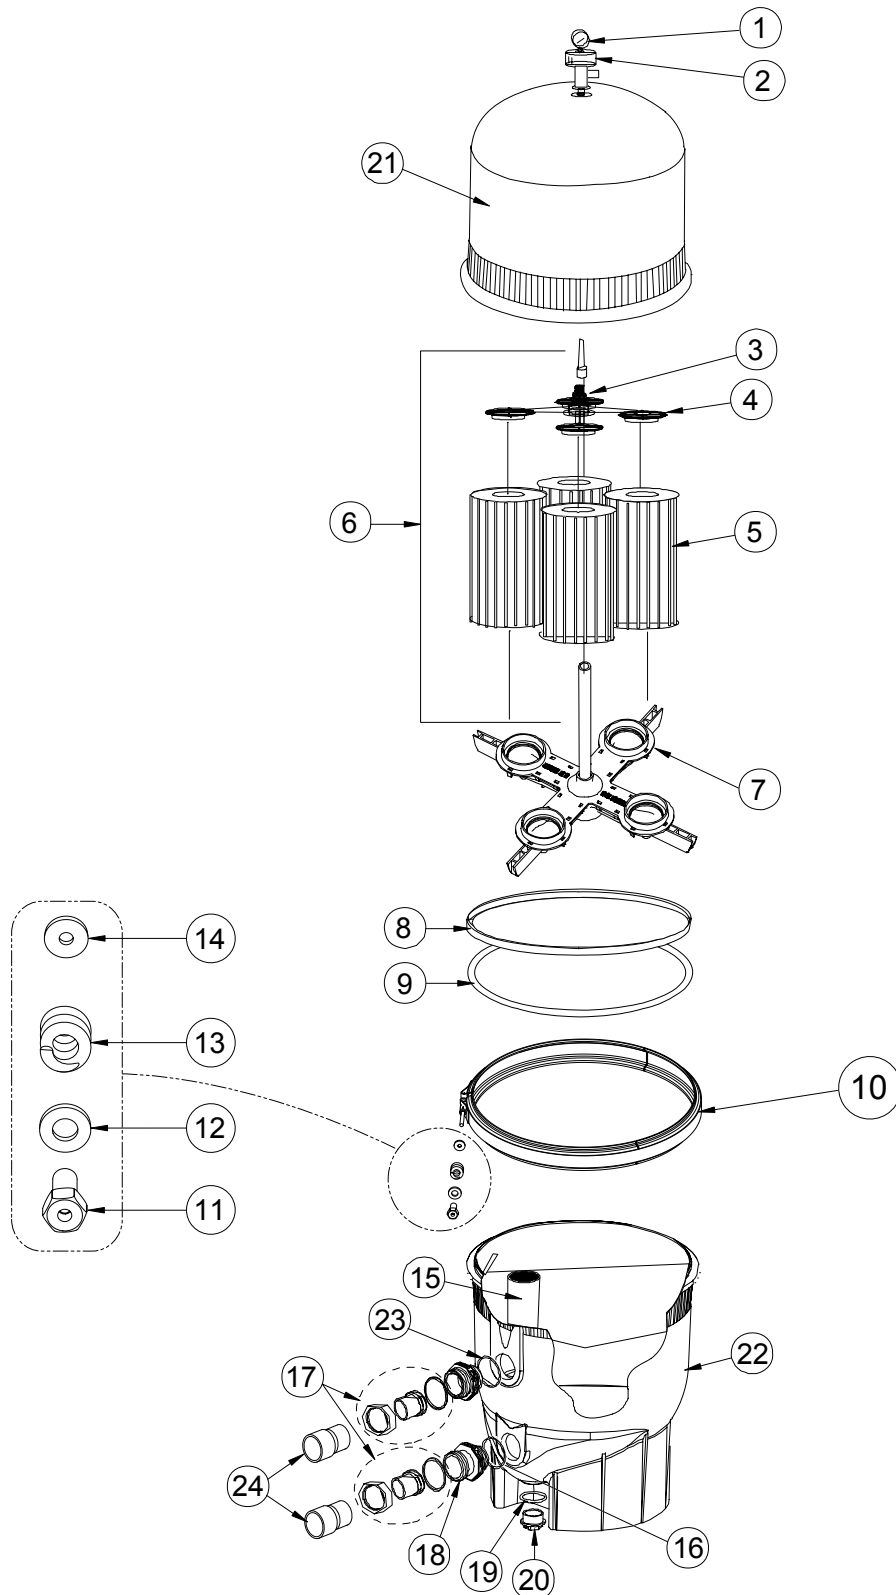

CLEAN & CLEAR™ PLUS

CLEAN & CLEAR[®] PLUS

Replacement Parts

No.	Part No.	Description	Part No. Includes
1	R152047	Manometer - Pressure Gauge (bottom connection)	1
2	H-98209800	High Flow™ manual Air Relief Valve	1
3	G-17-8616	Spring	1
4	170026	Top Manifold, 240sq.ft. Filter	1
	H-17-0027	Top Manifold, 320, 420 & 520sq.ft. Filter	1
5	H-RAF173572	Cartridge, 240sq.ft Filter (4 required)	1
	H-RAF173573	Cartridge, 320sq.ft Filter (4 required)	1
	H-RAF173576	Cartridge, 420sq.ft Filter (4 required)	1
	H-RAF173578	Cartridge, 520sq.ft Filter (4 required)	1
6	170030	Air Bleed Tube Assembly, 240sq.ft Filter	1
	G-17-0029	Air Bleed Tube Assembly, 320sq.ft Filter	1
	170028	Air Bleed Tube Assembly, 420sq.ft Filter	1
	178583	Air Bleed Tube Assembly, 520sq.ft Filter	1
7	G-17-0040	Bottom Manifold	1
8	H-19-5339	Back Up Ring	1
9	H-39010200	O-Ring	1
10	53008602	Clamp	1
11	H-19-4997	Nut	1
12	H-19-5611	Washer	1
13	H-19-5612	Spring	1
14	H-19-5610	Washer	1
15	G-19-0039	Baffle, Bulkhead assembly	1
16	H-86006900	O-Ring	1
17	H-27-0004	Bulkhead Union Set Black 1 1/2" x 2"	1
18	H-17-0035	Pipe Assembly Outlet	1
19	H-51005000	O-Ring	1
20	H-86202000	Plug, Drain Cap	1
21	170023	Tank Lid, 240sq.ft Filter	1
	170024	Tank Lid, 320sq.ft Filter	1
	178581	Tank Lid, 420sq.ft Filter	1
	178582	Tank Lid, 520sq.ft Filter	1
22	178578	Tank Bottom	1
23	H-86006900	O-Ring	1
24	R635050	EU Slip Fit Adaptors 50mm pipes	2