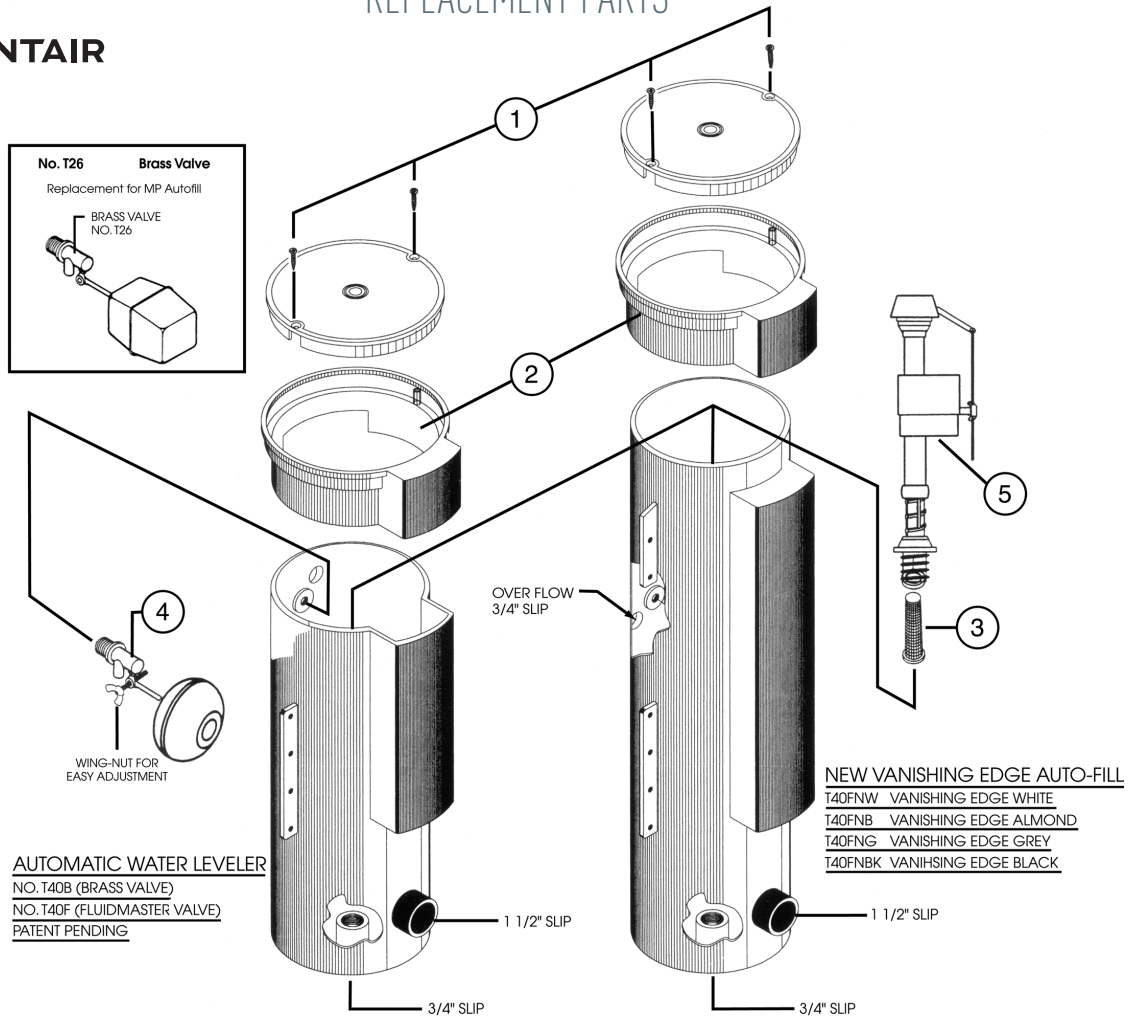

AUTOMATIC WATER FILLERS

REPLACEMENT PARTS

Item	Part No.	Description	US List	Can. List
AUTOMATIC WATER FILLERS				
1	T10W	AutoFill lid, with screws, white	16.27	16.76
1	T10B	AutoFill lid, with screws, almond	16.27	16.76
1	T10G	AutoFill lid, with screws, grey	16.27	16.76
1	T10BK	AutoFill lid, with screws, black	16.27	16.76
2	T16W	AutoFill top ring, white	17.87	18.41
2	T16B	AutoFill top ring, almond	17.87	18.41
2	T16G	AutoFill top ring, grey	17.87	18.41
2	T16BK	AutoFill top ring, black	17.87	18.41
3	T24	Debris screen w/ washer	7.64	7.87
4	T26	Brass valve	48.91	50.38
4	261058	Plastic valve	33.58	34.59
5	T29	Fluidmaster® valve	29.67	30.56
NOT SHOWN				
	370006	T-40 FW Parts Bag	63.09	64.98
	T6EXT	6 in. extension for Fluidmaster valve	40.29	41.50
	T10DG	Autofill lid with screws, dark gray	CALL	CALL
	T16DG	Autofill top ring, dark gray	CALL	CALL