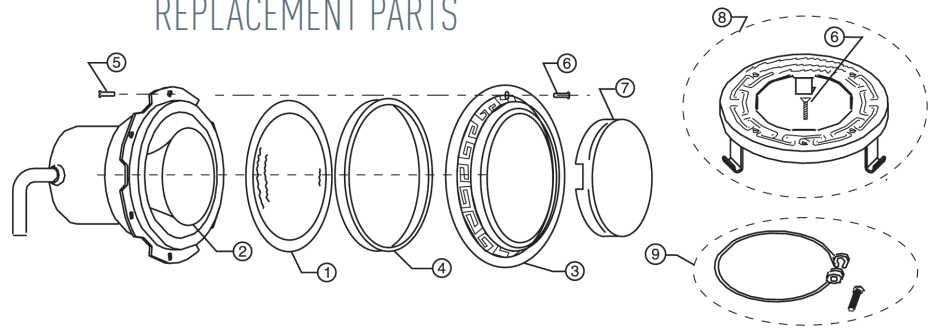

## REPLACEMENT PARTS

Item	Part No.	Description	US List	Can. List
SPABRITE / AQUALIGHT - LIGHTS				
1	79107800	Lens, clear, 4 in. dia., tempered	22.34	23.01
2	650139Z	Bulb, 60 watt Par 16 (100 watt equivalency) (SpaBrite)	31.98	32.94
2	79108100	Floodlamp, med. base, 100 watt, 12 Volt, (SpaBrite)	44.17	45.50
2	79102900	100 watt Halogen Quartz screw base, (AquaLight) <sup>2</sup>	85.94	88.52
2	79113800	250 watt Halogen Quartz screw base, (AquaLight) <sup>2</sup>	85.94	88.52
2	79112400	Bulb, 75 watt, 12 Volt, bi-pole, (AquaLight)	30.99	31.92
2	070517	Bulb, 100 watt, 120 Volt, bayonet, (AquaLight) <sup>1</sup>	68.10	70.14
2	79112700	Bulb, 250 watt, 120 Volt, bayonet, (AquaLight) <sup>1</sup>	93.38	96.18
4	79108500	Gasket for 4 in. dia. lens, off white, (SpaBrite)	14.09	14.51
4	79108600	Gasket, white, silicone 100 watt, 250 watt, (AquaLight)	31.68	32.63
5	98208600	Screw, SS 10-24 x 3/8 in., 6 req., chrome-brass	2.05	2.11
6	79104800	Pilot screw with captive gum washer, brass	4.15	4.27
6	619355	Pilot screw with captive gum washer, SS	2.10	2.16
7	79108900	Kwik-change color lens, red	6.53	6.73
7	79109000	Kwik-change color lens, blue	6.19	6.38
7	650015	Kwik-change color lens, magenta	6.19	6.38
7	650016	Kwik-change color lens, purple	6.19	6.38
7	650017	Kwik-change color lens, teal	6.19	6.38
7	650018	Kwik-change color lens, green	6.19	6.38
7	650019	Kwik-change color lens pack, 5 colors	37.16	38.27
8	79111600	Face ring assembly, SS	80.20	82.61
9	79210400	Uni-tension wire assembly SS w/ welded nut	20.31	20.92

<sup>1</sup> Used on lights manufactured after 5-91.

<sup>2</sup> Used on lights manufactured after 1-98.

Product on pages 110-111.