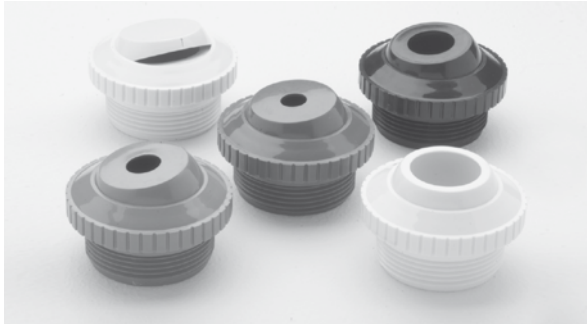

WALL FITTINGS - INLETS

Directional eyeball inlets with 1-1/2 in. MIP thread to fit standard female adapter or wall fitting

ORDERING INFORMATION

Product	Description	Carton Qty.
1-1/2 Inch Threaded Directional Eyeballs		
540000	Slotted opening, white	50