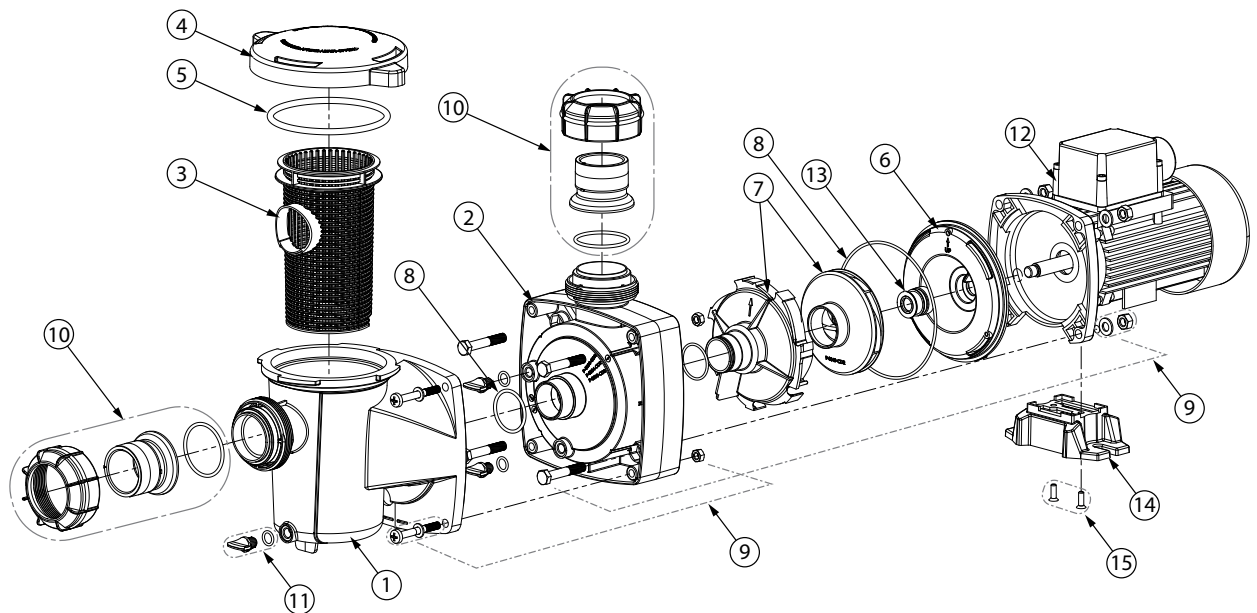

FREEFLO®

FREEFLO[®]

Replacement Parts

No.	Part No.	Description	Part No. Includes*
1	R0001	Strainer Pot - Unions 50mm metric	1
2	R0004	Pump Housing - Unions 50mm metric	1
3	R0007	Strainer Basket	1
4	R0008	Strainer Pot Lid	1
5	R0009	O-ring	1
6	R0010	Seal Plate	1
7	R0011	Kit Impeller-Diffuser 0,25KW	1
	R0012	Kit Impeller-Diffuser 0,37KW	1
	R0013	Kit Impeller-Diffuser 0,55KW	1
	R0014	Kit Impeller-Diffuser 0,75KW	1
	R0015	Kit Impeller-Diffuser 1,10KW	1
8	R0016	O-Ring Sealing Kit	3
9	R0017	Bolt Hardware Kit	Kit
10	R0018	Union Kit - 50mm	1
	R0019	Union Kit - 1-1/2"	1
11	R0020	Drain Plug and O-ring	1
12	R0021	Motor - Mono Phase 0,25 & 0,37kW	1
	R0022	Motor - Mono Phase 0,55kW	1
	R0023	Motor - Mono Phase 0,75kW	1
	R0024	Motor - Mono Phase 1,10kW	1
13	R0025	Mechanical Seal	1
14	R0026	Motor Base	1
15	R0027	Screw kit for Motor Base	2

* PART NUMBER INCLUDES REQUIRED QUANTITY PER PRODUCT