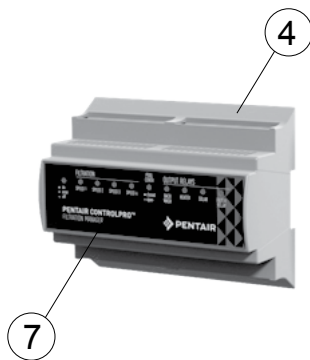

PENTAIR CONTROLPRO™

CONTROLPRO™

Replacement Parts

No.	Part No.	Description	Part No. Includes
1	CPRO-2010	Display & Control Center	1
2	CPRO-2020	Cabinet (1x12units)	1
3	CPRO-2030	Cabinet (2x12units)	1
4	CPRO-5010	Central Module	1
5	CPRO-5020	Spare connectors & fuse	1
6	CPRO-5030	Cover for display unit	1
7	CPRO-5040	Cover for central module	1
8	CPRO-5050	Contactator, Cable & Connector	1
9	H-52-0272	Temperature Sensor (also for Solar)	1