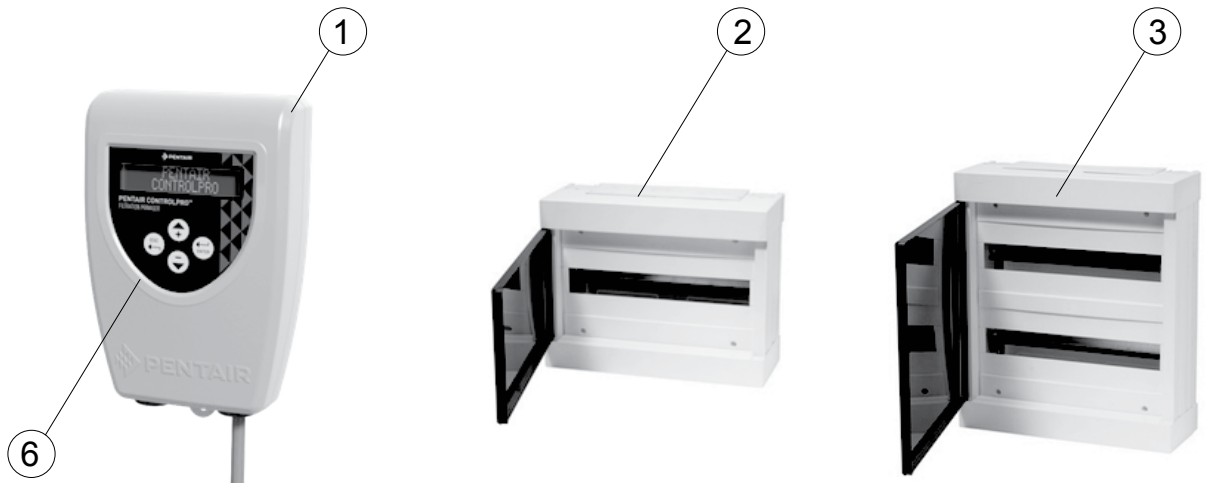

PENTAIR CONTROLPRO™

CONTROLPRO™

Replacement Parts

No.	Part No.	Description	Part No. Includes
1	CPRO-2010	Display & Control Center	1
2	CPRO-2020	Cabinet (1x12units)	1
3	CPRO-2030	Cabinet (2x12units)	1
4	CPRO-5010	Central Module	1
5	CPRO-5020	Spare connectors & fuse	1
6	CPRO-5030	Cover for display unit	1
7	CPRO-5040	Cover for central module	1
8	CPRO-5050	Contactator, Cable & Connector	1
9	H-52-0272	Temperature Sensor (also for Solar)	1