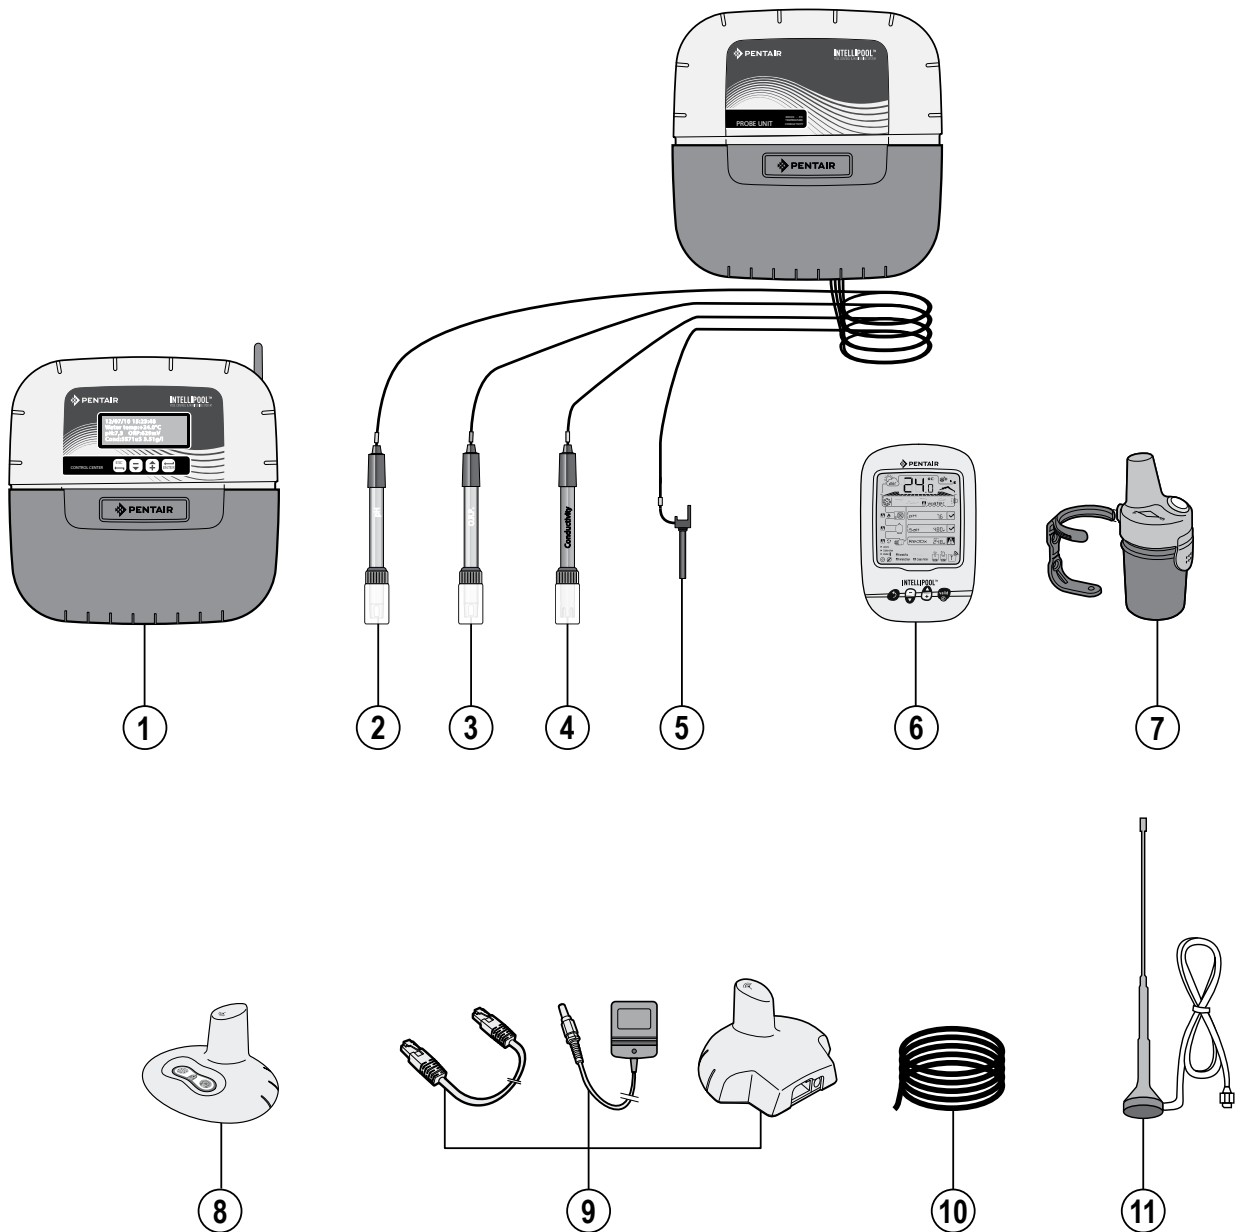

INTELLIPOOL®

INTELLIPOOL[®]

Replacement Parts

No.	Part No.	Description	Part No. Includes
1	INTP-5163	Control Center	1
2	INTP-5210	pH Probe & Sol pH4/pH7	1
3	INTP-5220	ORP Redox Probe	1
4	INTP-5230	Conductivity Probe	1
5	H-52-0272	Temperature Sensor	1
6	INTP-5160	Indoor Display	1
7	INTP-5150	Radio Relay	1
8	INTP-5161	Remote Control	1
	INTP-5162	Remote Control for 4x Extension Unit	1
9	INTP-5164	Internet Hub	1
10	R350122	2-Wire Communication Cable	1
11	INTP-5240	External Antenna for Control Center	1
Not Shown			
	INTP-DOS-1	Peristaltic Dosing pump KIT	
	INTP-HOLD-1	Probe Holder KIT	

AUTOMATION

FILTERS

FILTER SYSTEMS

PUMPS

HEAT PUMPS

CLEANERS

WATER FEATURES

LIGHTS