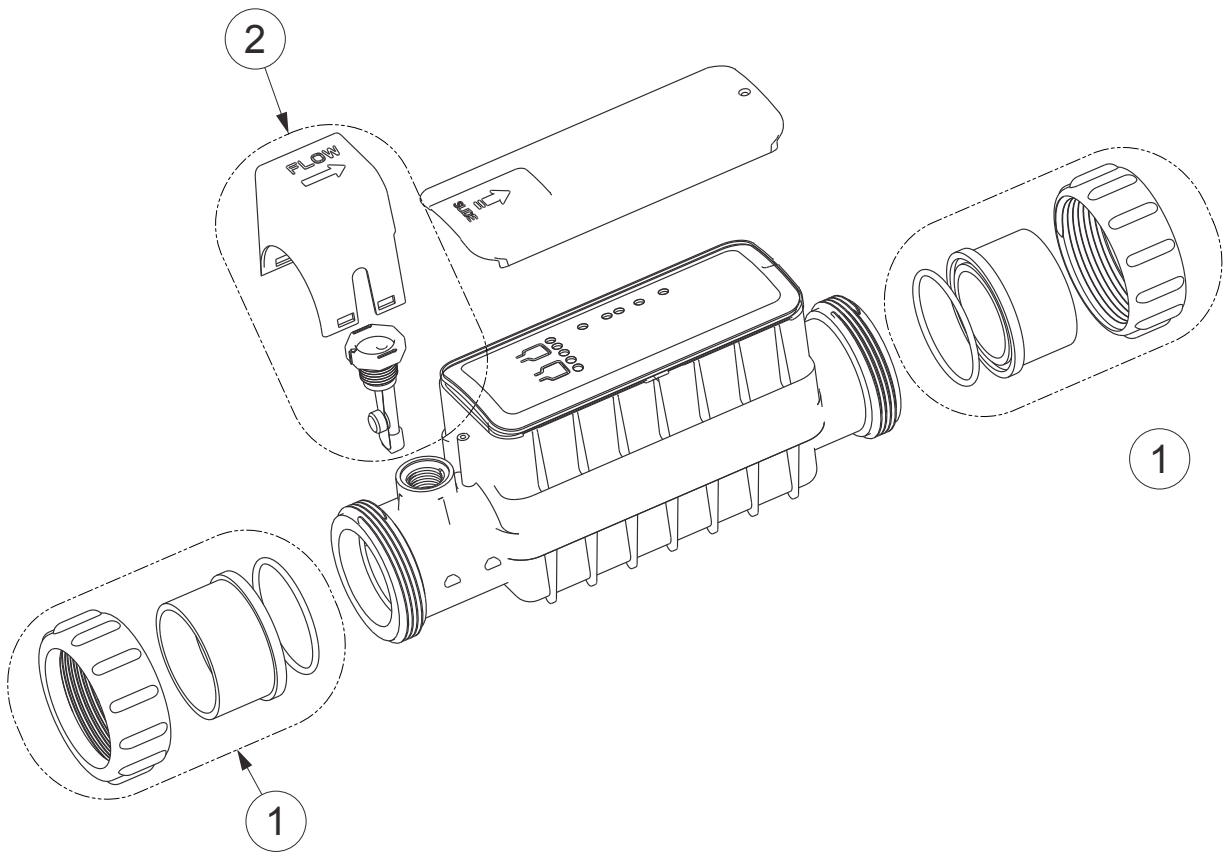

INTELLICHLOR®

INTELLICHLOR®

Replacement Parts

No.	Part No.	Description	Part No. Includes
1	H-52-0595	Replacement Union Set	2
2	520735	Flow Switch replacement kit	1
Not Shown			
	H-52-0881	Replacement Cell IC20	
	H-52-0882	Replacement Cell IC40	
	H-52-0883	IC20 & IC40 Transfo	
	H-52-0884	Spacer Cell (for start-up or winterization) Acid Washing Kit	
	520670	(incl. Closed end union cap, o-ring and coupling nut)	
	521147	Gasket Kit - Set of 10 o-rings	
	H-52-0594	Diagnostic Wand	