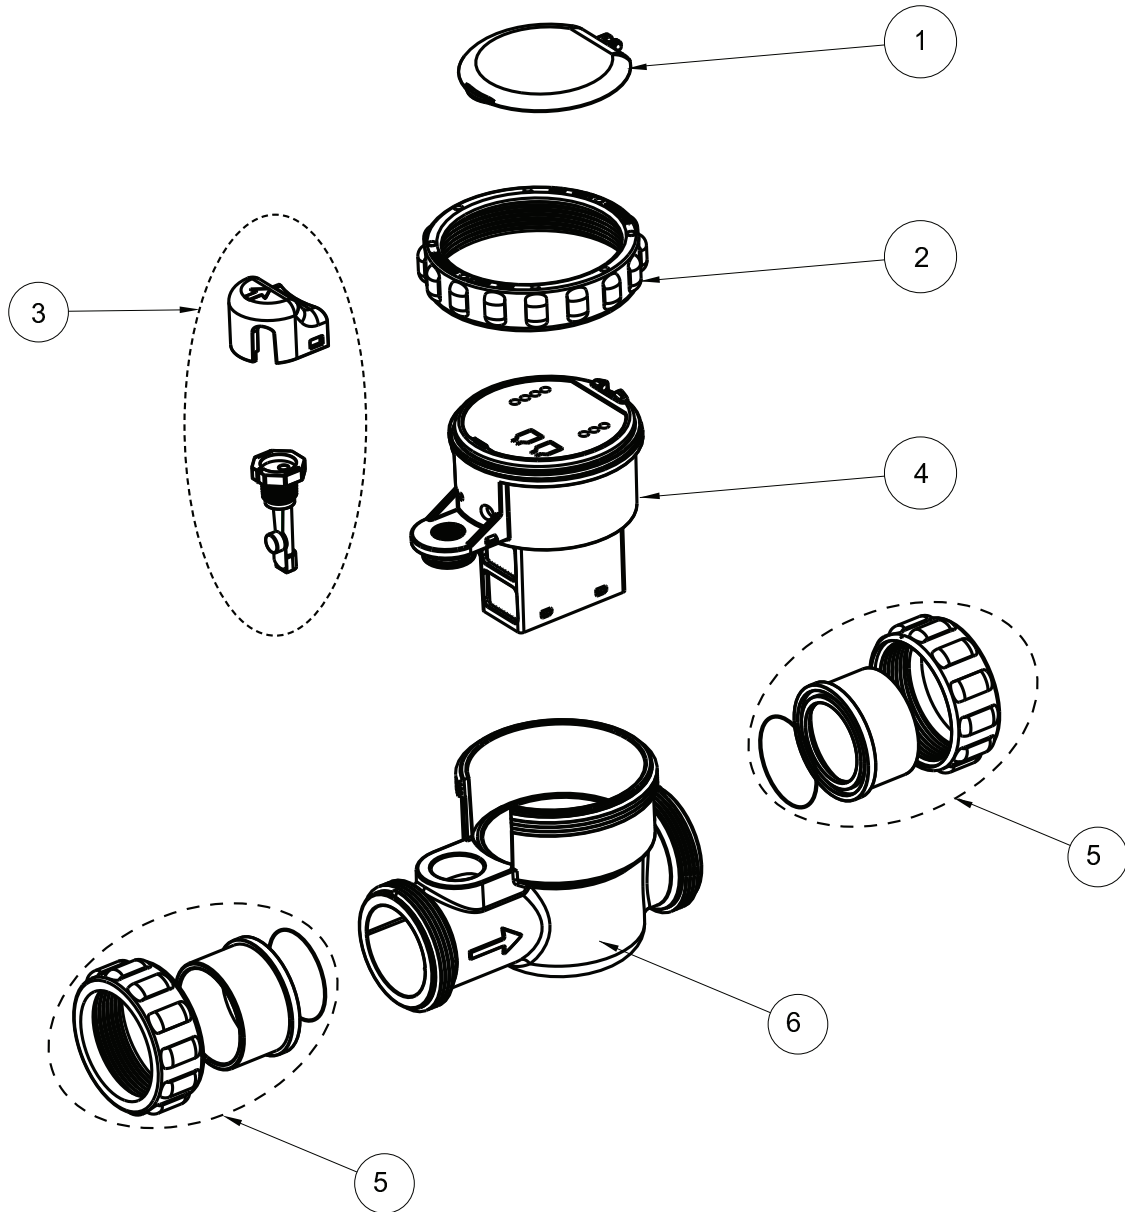

iCHLOR™

iCHLOR™

Replacement Parts

No.	Part No.	Description	Part No. Includes
1	R520810	Lid iCHLOR	1
2	R520811	Locking Ring	1
3	R520812	Flow Switch Kit (incl o-ring)	1
4	R520813	Replacement Cell (incl o-ring)	1
5	R520814	Replacement Union Set (incl o-ring)	2
6	R520815	Replacement Body	1

AUTOMATION

FILTERS

FILTER SYSTEMS

PUMPS

HEAT PUMPS

CLEANERS

WATER FEATURES

LIGHTS