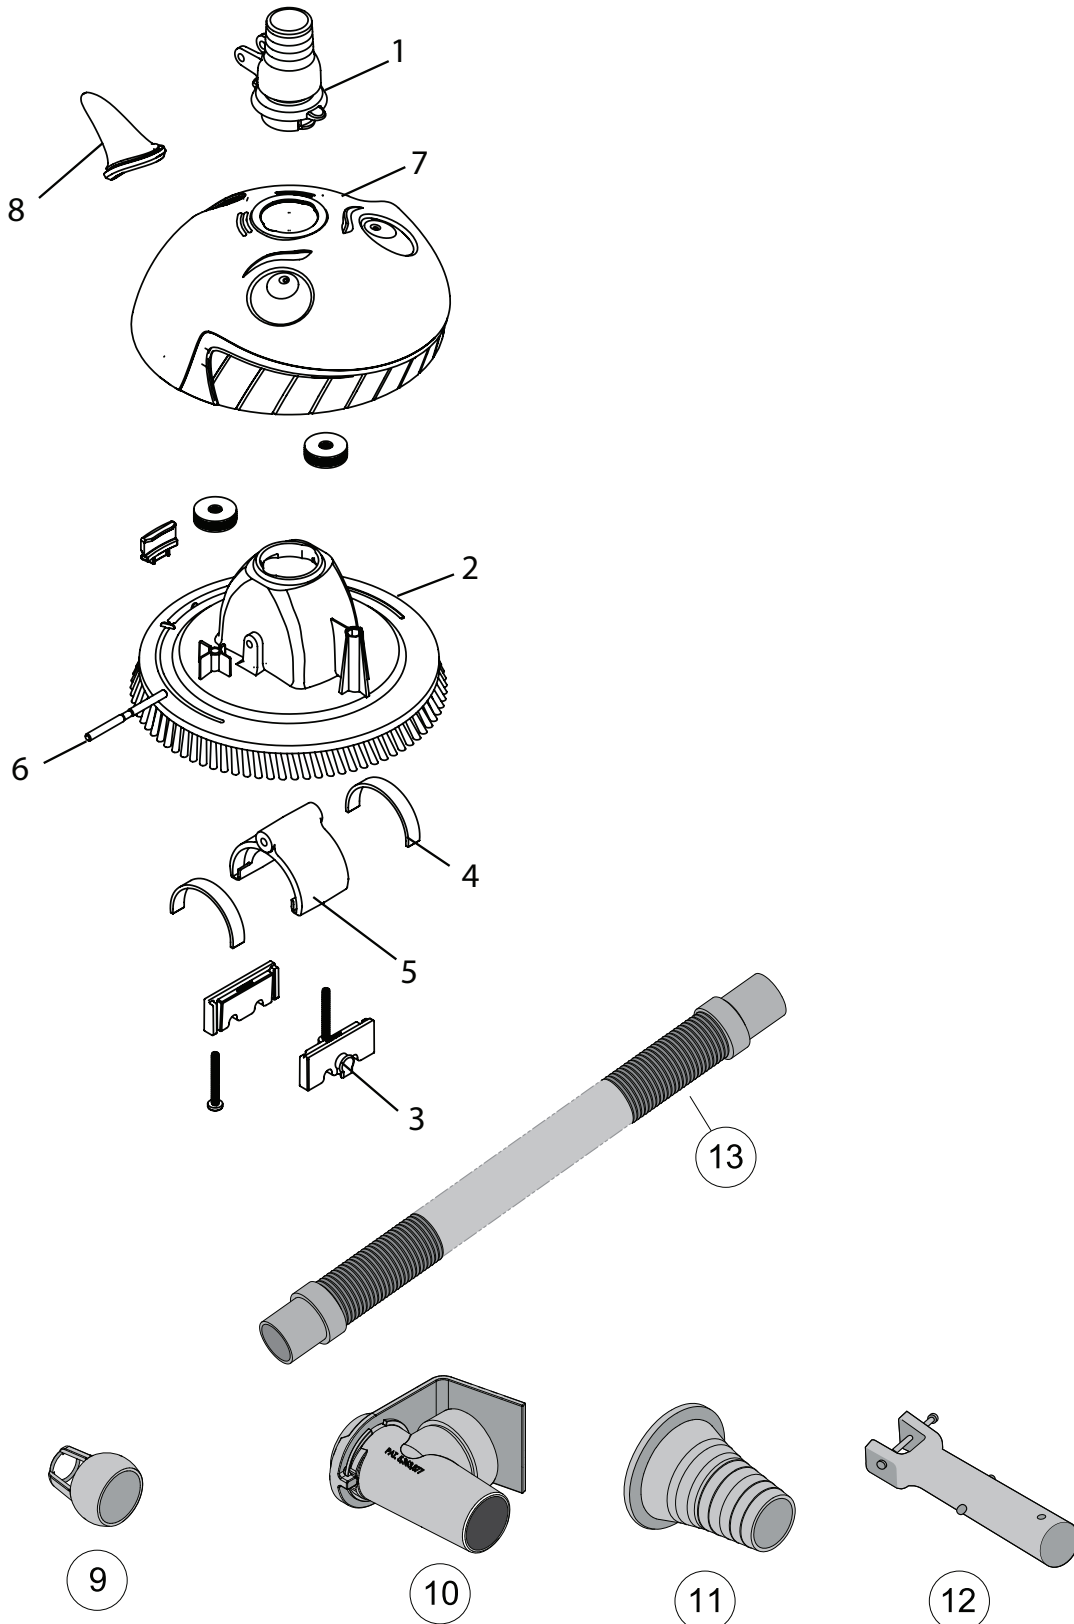

'LIL SHARK™

'LIL SHARK™

Replacement Parts

No.	Part No.	Description	Part No. Includes*
1	GW9012	Swivel Assembly	1
2	N/A	Pool Cleaner Body (with Bristles)	1
3	41100-0027	Oscillator Impact Bumper	2
4	GW9004	Oscillator Seals	2
5	GW9003	Oscillator Kit (includes Seals)	1
6	GW9002	Axle Shaft	1
7	371514Z	Cover Kit	1
8	371508Z	Fin Kit	1
9	GW9014	Flow Director	1
10	GW9018	Vacuum Regulator	1
11	GW9015	Reducer Cone	1
12	GW9019	Uni-Dapt Handle	1
13	G-K-Z050	Hose Kit (9+1)	10