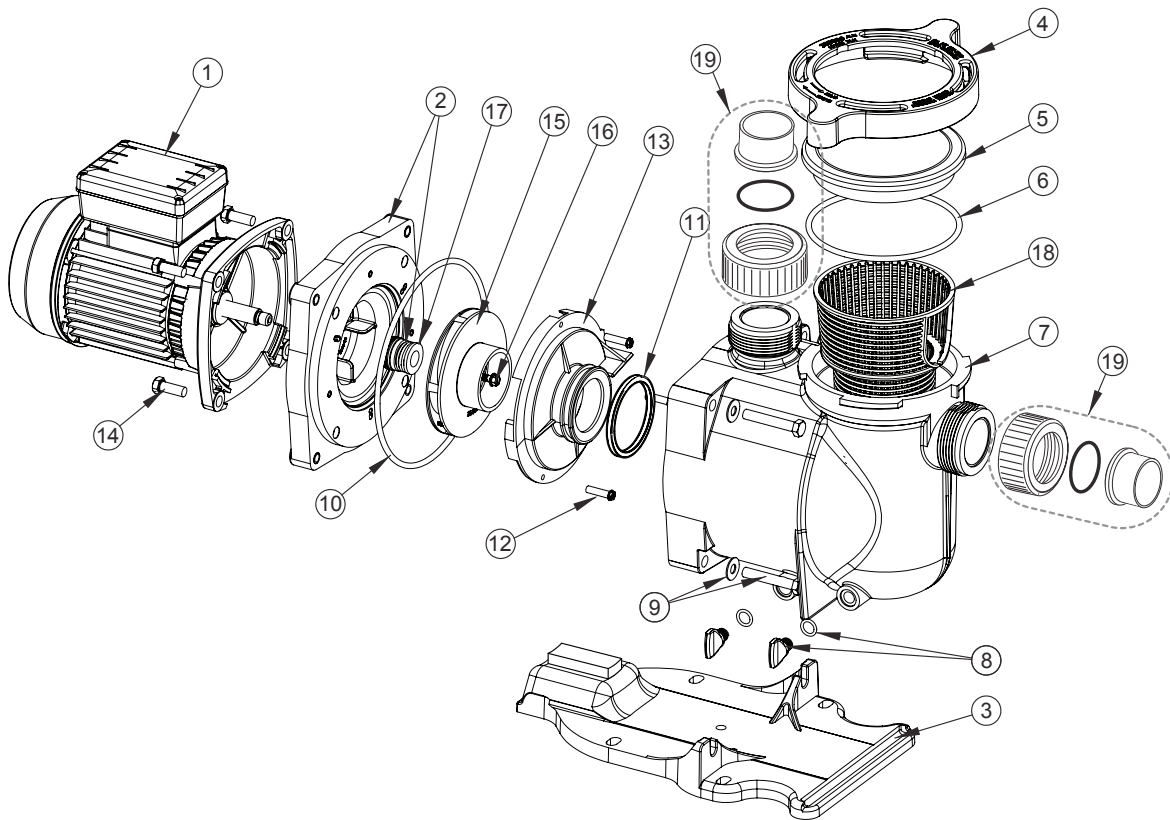

SUPERMAX™ - S5P1R SERIES

SUPERMAX™ - S5P1R

Replacement Parts

No.	Part No.	Description	Part No. Includes*
1**	RA-SC1	Motor - Mono Phase 0,37kW	1
	RA-SD1	Motor - Mono Phase 0,55kW	1
	RA-SD3	Motor - Tri Phase 0,55kW	1
	RA-SE1	Motor - Mono Phase 0,75kW	1
	RA-SE3E2	Motor - Tri Phase 0,75kW	1
	RA-SF1	Motor - Mono Phase 1,10kW	1
	RA-SF3E2	Motor - Tri Phase 1,10kW	1
	RA-SG1	Motor - Mono Phase 1,50kW	1
	RA-SG3E2	Motor - Tri Phase 1,50kW	1
	RA-SH1	Motor - Mono Phase 2,20kW	1
	RA-SH3E2	Motor - Tri Phase 2,20kW	1
2	R355612SS	Seal plate incl Mechanical Seal	1
3	R351094	Pump base	1
4	R351090	Locking ring	1
5	R350091	Lid	1
6	R357255	O-ring for Lid	1
7	R357297	Housing BSP - Black	1
8	R357161	Drain Plug & O-ring	2
9	R355621	Bolt & Washer	4
10	R355619	O-ring	1
11	R154492	Seal	2
12	R355334	Screw	3
13	R355618	Diffuser 0,37kW - 1,10kW	1
	R355360	Diffuser 1,50kW - 2,20kW	1
14	R354290	Bolt	4
15	R355174M	Impeller 0,37kW	1
	R355174	Impeller 0,55kW	1
	R355074	Impeller 0,75kW	1
	R355086	Impeller 1,10kW	1
	R355614M	Impeller 1,50kW	1
	R355168M	Impeller 2,20kW	1
16	R355389	Impeller lock screw	1
17	R353253	Mechanical seal	1
18	R355667	Basket	1
19	R170450	Union Kit 50mm	2
	170451	Union Kit 1-1/2"	2
	P-SFL-OSET	Seal set (Partn° 6, 10, 11, 17)	

* PART NUMBER INCLUDES REQUIRED QUANTITY PER PRODUCT

** SEE MOTOR SHEET FOR MOTOR SPARE PARTS

AUTOMATION

FILTERS

FILTER SYSTEMS

PUMPS

HEAT PUMPS

CLEANERS