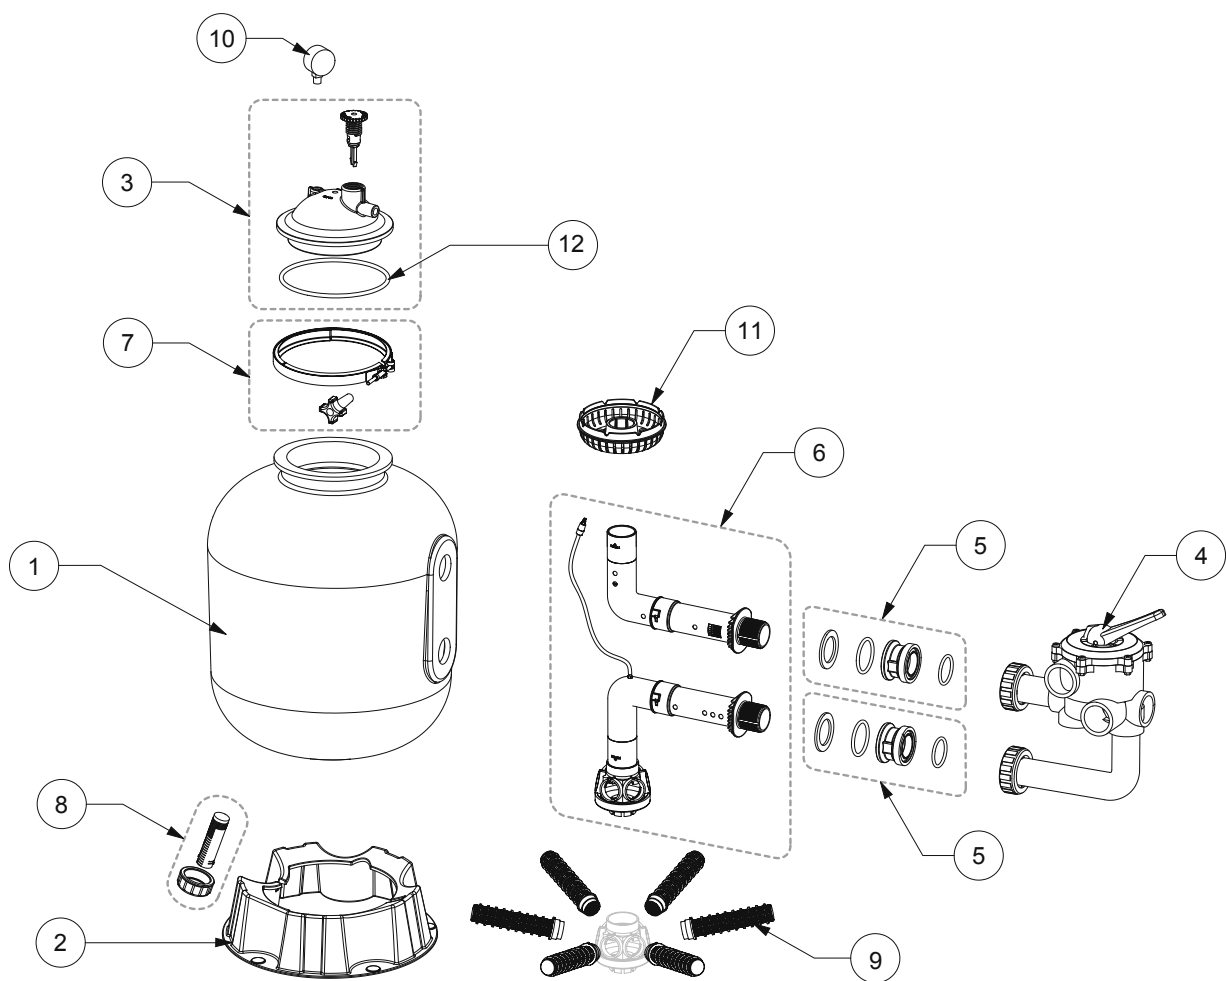

CRISTAL-FLO™ SIDE MOUNT

CRISTAL-FLO™ SIDE MOUNT / CRISTAL-FLO™ SIDE MOUNT CLEARPRO

Replacement Parts

No.	Part No.	Description	Part No. Includes
1	Not Available	Shell	
2	RBASEUNI1	Base	1
3	24206-002S	Lid Kit	1
4**	RE261069B	Valve 1 1/2" 6-Way (all types)	1
5	G-28-1006AS	Bulkhead Kit	1
6	G-BF-IP17S	Inner Pipe Set 17"	1
	G-BF-IP20S	Inner Pipe Set 20"	1
	G-BF-IP24S	Inner Pipe Set 24"	1
	G-BF-IP17SCP	Inner Pipe Set 17" Clear Pro	1
	G-BF-IP20SCP	Inner Pipe Set 20" Clear Pro	1
	G-BF-IP24SCP	Inner Pipe Set 24" Clear Pro	1
7	RWC1987A	Metal Clamp Band	1
8	14965-0025S	Drain Kit	1
9	R302404	Lateral 17" & 20"	1*
	R303004	Lateral 24"	1*
	R301904CP	Lateral Clear Pro 17"	1*
	R302404CP	Lateral Clear Pro 20"	1*
	R303004CP	Lateral Clear Pro 24"	1*
10	R152047	Manometer - Pressure Gauge (bottom connection)	1
11	RCFLDIV	Diverter	1
12	RU9369	O-Ring	1

* ONE FILTER REQUIRES 6 PIECES

** SEE VALVE SHEET FOR VALVE SPARE PARTS