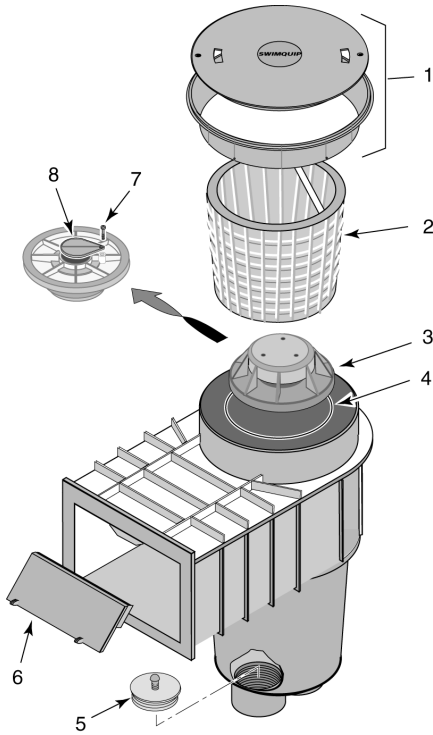

# U-3 SKIMMER REPLACEMENT PARTS

Product on page 268–269.

Product on pages 268–269.

Item	Part No.	Description	US List	Can. List
<b>U-3 SKIMMER PARTS</b>				
1	08650-0169	Lid and Collar - White (Model 09655-2403, 09655-2404)	25.27	26.03
1	08650-0159	Lid and Collar - Tan (Model 09655-1403, 09655-1404)	30.33	31.24
1	08650-0169C	Lid and Collar (Gray)	23.08	23.77
2	08650-0007	Basket and Handle	10.20	10.51
3	08650-0079	Float Assembly with O-Ring <sup>1</sup>	29.90	30.80
4	35505-1273	Float O-Ring Only <sup>1</sup>	15.81	16.28
5	08655-0017	Check Valve <sup>1</sup>	24.89	25.64
6	08650-0022	Hinged Weir Assembly	23.31	24.01
6	516442 <sup>3</sup>	Hinged Weir Assembly - Brite white	CALL	CALL
7	37207-0027	Screw, #8 x 1/2 in. <sup>1</sup>	3.68	3.79
8	08650-0048	Trimmer Plate <sup>1</sup>	5.65	5.82
<b>NOT SHOWN</b>				
	37207-0825	Screw, #8 x 3/8 in. Pan Head	3.68	3.79
	08650-0018	Weir Bumper	4.97	5.12
	08650-0067	Basket Handle Only	8.84	9.11
	U78-820P	Reducer, 2 x 1-1/2 in. NPT (Model 09655-1403, 09655-2403)	11.72	12.07
	U78-858P	Reducer, 2 x 1-1/2 in. Slip (Model 09655-1404, 09655-2404)	CALL	CALL
	U9-366	Gasket 2	6.68	6.88
	37416-0004	Screw, #12-14 x 1 in. Flat Head (Model 09655-1404, 09655-2403, 09655-2404)	0.91	0.94
	37416-0005	Screw, #12-14 x 1-1/2 in. Flat Head (Model 09655-1403)	CALL	CALL
	U36-105SS	Nut, Hex #10-24 <sup>2</sup>	CALL	CALL
	WC2-8P	Face Plate <sup>2</sup>	26.56	27.36
	09655-0010	Skimmer Spacer Block <sup>2</sup>	7.31	7.53
	08650-0042	Vacuum Plate <sup>1</sup>	21.62	22.27
	WC37-503P	Skimmer Extension Collar <sup>2</sup>	29.62	30.51

Item	Part No.	Description	US List	Can. List
<b>U-3 SKIMMER LIDS AND COLLARS</b>				
1	08650-0058	Lid Only (White)	20.94	21.57
1	08650-0158	Lid Only (Tan)	20.94	21.57
1	08650-0058C	Lid Only (Gray)	21.58	22.23
2	08650-0025	Collar Only (White)	20.41	21.02
2	08650-0125	Collar Only (Tan)	20.41	21.02
2	08650-0025C	Collar Only (Gray)	CALL	CALL
3	08650-0069	Hardware	3.65	3.76