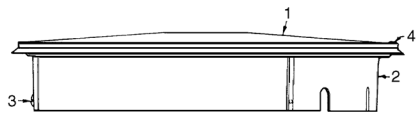

# U-3 SKIMMER REPLACEMENT PARTS

Product on page 268–269.

Product on pages 268–269.

Item	Part No.	Description	US List	Can. List
<b>U-3 SKIMMER PARTS</b>				
1	08650-0169	Lid and Collar - White (Model 09655-2403, 09655-2404)	25.27	26.03
1	08650-0159	Lid and Collar - Tan (Model 09655-1403, 09655-1404)	30.33	31.24
1	08650-0169C	Lid and Collar (Gray)	23.08	23.77
2	08650-0007	Basket and Handle	10.20	10.51
3	08650-0079	Float Assembly with O-Ring <sup>1</sup>	29.90	30.80
4	35505-1273	Float O-Ring Only <sup>1</sup>	15.81	16.28
5	08655-0017	Check Valve <sup>1</sup>	24.89	25.64
6	08650-0022	Hinged Weir Assembly	23.31	24.01
6	516442 <sup>3</sup>	Hinged Weir Assembly - Brite white	CALL	CALL
7	37207-0027	Screw, #8 x 1/2 in. <sup>1</sup>	3.68	3.79
8	08650-0048	Trimmer Plate <sup>1</sup>	5.65	5.82
<b>NOT SHOWN</b>				
	37207-0825	Screw, #8 x 3/8 in. Pan Head	3.68	3.79
	08650-0018	Weir Bumper	4.97	5.12
	08650-0067	Basket Handle Only	8.84	9.11
	U78-820P	Reducer, 2 x 1-1/2 in. NPT (Model 09655-1403, 09655-2403)	11.72	12.07
	U78-858P	Reducer, 2 x 1-1/2 in. Slip (Model 09655-1404, 09655-2404)	CALL	CALL
	U9-366	Gasket 2	6.68	6.88
	37416-0004	Screw, #12-14 x 1 in. Flat Head (Model 09655-1404, 09655-2403, 09655-2404)	0.91	0.94
	37416-0005	Screw, #12-14 x 1-1/2 in. Flat Head (Model 09655-1403)	CALL	CALL
	U36-105SS	Nut, Hex #10-24 <sup>2</sup>	CALL	CALL
	WC2-8P	Face Plate <sup>2</sup>	26.56	27.36
	09655-0010	Skimmer Spacer Block <sup>2</sup>	7.31	7.53
	08650-0042	Vacuum Plate <sup>1</sup>	21.62	22.27
	WC37-503P	Skimmer Extension Collar <sup>2</sup>	29.62	30.51

<sup>1</sup> For use on Residential U-3 Skimmer Models. Must purchase if skimmer does not come with a float.

<sup>3</sup> For skimmers purchased after July 2012.

<sup>2</sup> For Use on Vinyl Liner Skimmers.