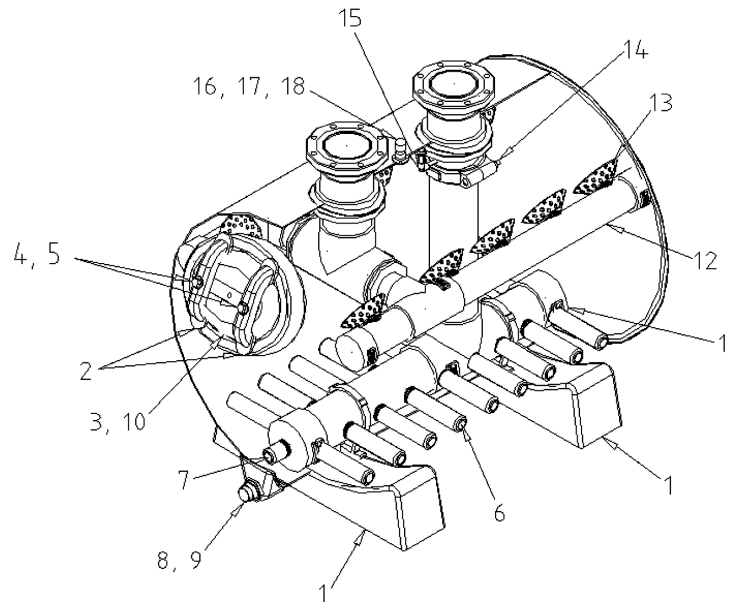

THS SERIES® HORIZONTAL SAND FILTER

REPLACEMENT PARTS

Item	Part No.	Description	Tank Used On	Qty.	US List	Can. List
THS SERIES® HORIZONTAL SAND FILTERS						
1	B4848BL-32	Tank Saddle, Black	All	2	CALL	CALL
2	B4856	Yoke, Manway		2	CALL	CALL
3	B4852A-N	Glass Filled Manway Cover, Black	All	1	CALL	CALL
4	B4951	HHMB, 3/4 in. x 4 in., T316 S/S	All	2	CALL	CALL
5	94860	3/4 in. Flat Washer, T316 S/S	All	2	CALL	CALL
6	B4804	10 in. Effluent Lateral	THS3461	14	CALL	CALL
			THS3484	20	CALL	CALL
			THS4272	18	CALL	CALL
			THS4284	24	CALL	CALL
			THS4296	28	CALL	CALL
7	B4803	3-1/2 in. Effluent Lateral	THS3461 - THS3484	2	CALL	CALL
			THS4272 - THS4296	3	CALL	CALL
8	B4980	Media Dump Assembly	All	1	CALL	CALL
9	B4981X	1-1/2 in. NPT Tank Adapter	All	1	CALL	CALL
10	B4951	Manway O-ring	All	1	CALL	CALL
11	**	Effluent Manifold w/ Laterals	**	1	CALL	CALL
12	**	Influent Manifold w/ Laterals	**	1	CALL	CALL
13	B4806	Shower Head Diffuser	THS3461	8	CALL	CALL
			THS3484	10	CALL	CALL
			THS4272	10	CALL	CALL
			THS4284	12	CALL	CALL
			THS4296	14	CALL	CALL
14	B4570	4 in. Grooved Coupling Assembly	THS3461 - THS3484	1	CALL	CALL
15	B4578	Automatic Air Relief Assembly	All	1	CALL	CALL
16	B4974BAN	1/2 in. Manual Air Relief Cap	All	1	9.89	10.19
17	B4970BAN	1/2 in. Threaded Nipple	All	1	2.38	2.45
18	B4979BAN	1/2 in. Bulkhead Fitting	All	1	42.08	43.34