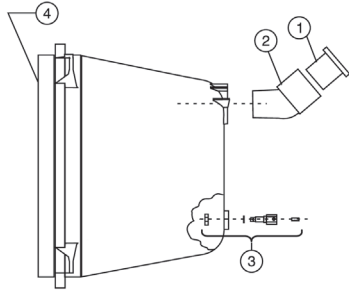

## REPLACEMENT PARTS

Large Plastic Niche

Small Plastic Niche

Item	Part No.	Description	US List	Can. List
<b>PLASTIC CONCRETE NICHES</b>				
1	619477	1 in. x 3/4 in. reducer	13.32	13.72
2	619476	45 deg. angle adapter	15.33	15.79
3	619555	Bonding lug kit	24.07	24.79
4	79206500	Large metal insert	30.65	31.57
5	79206300	Small metal insert	32.83	33.81
<b>NOT SHOWN</b>				
	990010	Screw, bonding 10-24 x 7/16 in.	1.42	1.46
	670044	Cord seal grommet kit, Qty 3	21.07	21.70
	670040	Cord seal cap	8.86	9.13
	60028300	Bonding Lug Potting Sealant	141.97	146.23