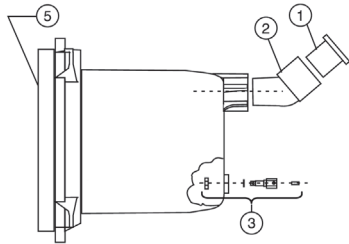

## REPLACEMENT PARTS

Large Plastic Niche

Small Plastic Niche

Item	Part No.	Description	US List	Can. List
<b>PLASTIC CONCRETE NICHES</b>				
1	619477	1 in. x 3/4 in. reducer	13.32	13.72
2	619476	45 deg. angle adapter	15.33	15.79
3	619555	Bonding lug kit	24.07	24.79
4	79206500	Large metal insert	30.65	31.57
5	79206300	Small metal insert	32.83	33.81
<b>NOT SHOWN</b>				
	990010	Screw, bonding 10-24 x 7/16 in.	1.42	1.46
	670044	Cord seal grommet kit, Qty 3	21.07	21.70
	670040	Cord seal cap	8.86	9.13
	60028300	Bonding Lug Potting Sealant	141.97	146.23