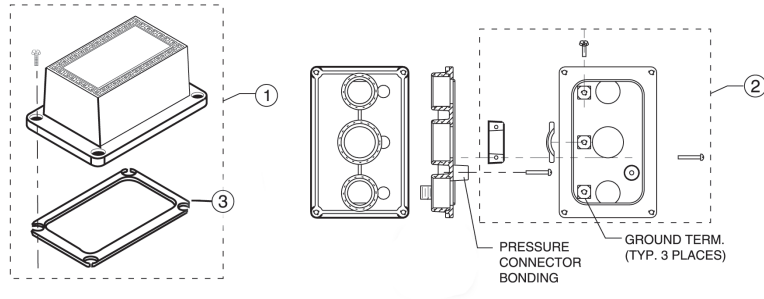

## REPLACEMENT PARTS

| Item                  | Part No. | Description             | US List | Can. List |
|-----------------------|----------|-------------------------|---------|-----------|
| <b>JUNCTION BOXES</b> |          |                         |         |           |
| 1                     | 619553   | Lexan J-Box cover kit   | 47.26   | 48.68     |
| 2                     | 79301800 | 1/2 in. J-Box screw kit | 21.77   | 22.42     |
| 2                     | 79301900 | 3/4 in. J-Box screw kit | 38.10   | 39.24     |
| 3                     | 79300600 | Gasket                  | 7.82    | 8.05      |