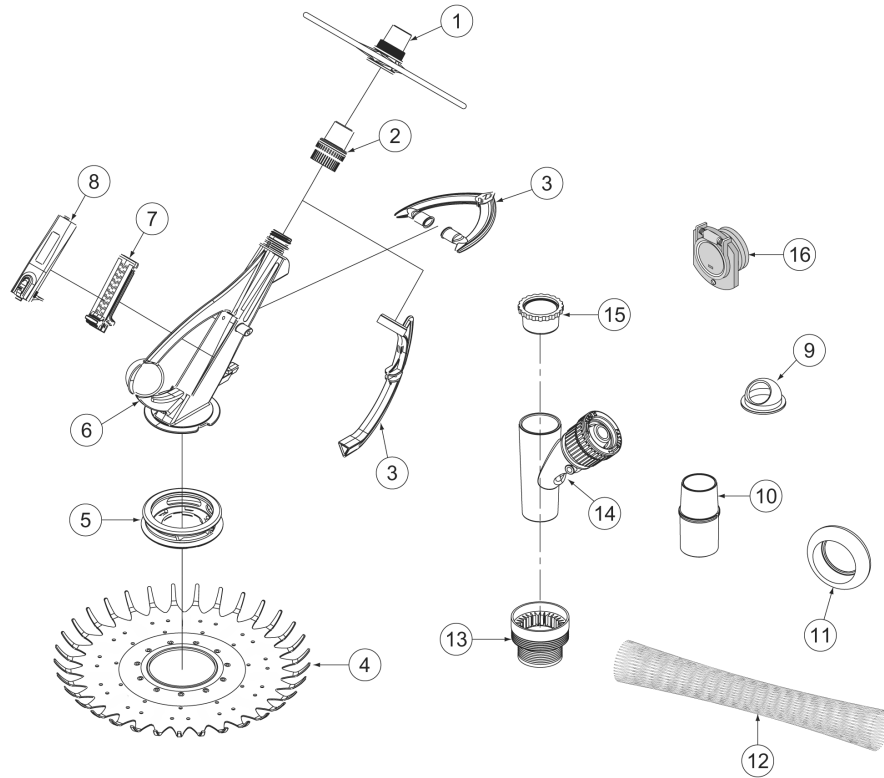

# KREEPY KRAULY® KRUISER™ 2012 MODEL

## REPLACEMENT PARTS

Item	Part No.	Description	US List	Can. List
<b>KREEPY KRUISER PARTS</b>				
1	K12458	Kruiser Deflector Wheel	22.95	23.64
2	K12444	Kruiser Swivel Kit	82.38	84.85
3	K12451	Kruiser Bumper Kit (Horizontal & Vertical)	47.00	48.41
4	K12442	Kruiser 18 in. Vacuum Seal Kit	62.45	64.32
5	K12450	Kruiser Foot Pad Kit	18.89	19.46
6	K12443	Kruiser Internal Kit	69.29	71.37
7	K12441	Kruiser External Housing Kit	122.83	126.51
8	K12415	Kruiser Silent Flapper Kit	30.71	31.63
9	K12412	Kruiser Lid and Lock Kit	16.66	17.16
10	41201-0236	Eyeball Diverter	0.43	0.44
11	41200-0212	Flow Gauge	26.28	27.07
12	370494Z	Hose Weight	CALL	CALL
13	K12465	Hose Protector	7.52	7.75
14	K12079	Threaded Compression Adapter	10.00	10.30
15	41200-0214	Regulator Valve (Adjustable) and Regulator Cap	CALL	CALL
17	K12500	Safety Vac-Lock Fitting	57.89	59.63
<b>NOT SHOWN</b>				
	K01213	Hose Kit (12 M/F Sections)	216.56	223.06

# KREEPY KRAULY® KRUISER™ 2011 AND EARLIER MODELS

## REPLACEMENT PARTS

Item	Part No.	Description	US List	Can. List
<b>KREEPY KRUISER PARTS</b>				
1	K12458	Kruiser Deflector Wheel (Optional)	22.95	23.64
2	K12414	Kruiser Swivel Kit	20.23	20.84
3	K12417	Kruiser Bumper Kit (Horizontal & Vertical)	23.45	24.15
4	K12413	Kruiser 18 in. Vacuum Seal Kit	100.24	103.25
5	K12416	Kruiser Foot Pad Kit	22.19	22.86
6	K12411	Kruiser Main Housing Assembly Kit	395.58	407.45
7	K12415	Kruiser Silent Flapper Kit	30.71	31.63
8	K12412	Kruiser Lid & Lock Kit	16.66	17.16
9	41201-0236	Eyeball Diverter	0.43	0.44
10	41200-0212	Flow Gauge	26.28	27.07
11	K12454	Hose Weight	16.81	17.31
12	K12465	Hose Protector	7.52	7.75
13/14	41200-0213	Regulator Valve; Threaded Compression Adapter Kit	51.77	53.32
14/15	41200-0214	Regulator Valve; Regulator Cap Kit	82.18	84.65
16	GW9530	Safety Vac-Lock Fitting	49.86	51.36
<b>REGULATOR CAP</b>				
	K01210	Hose Kit (12 M/F Sections)	223.44	230.14