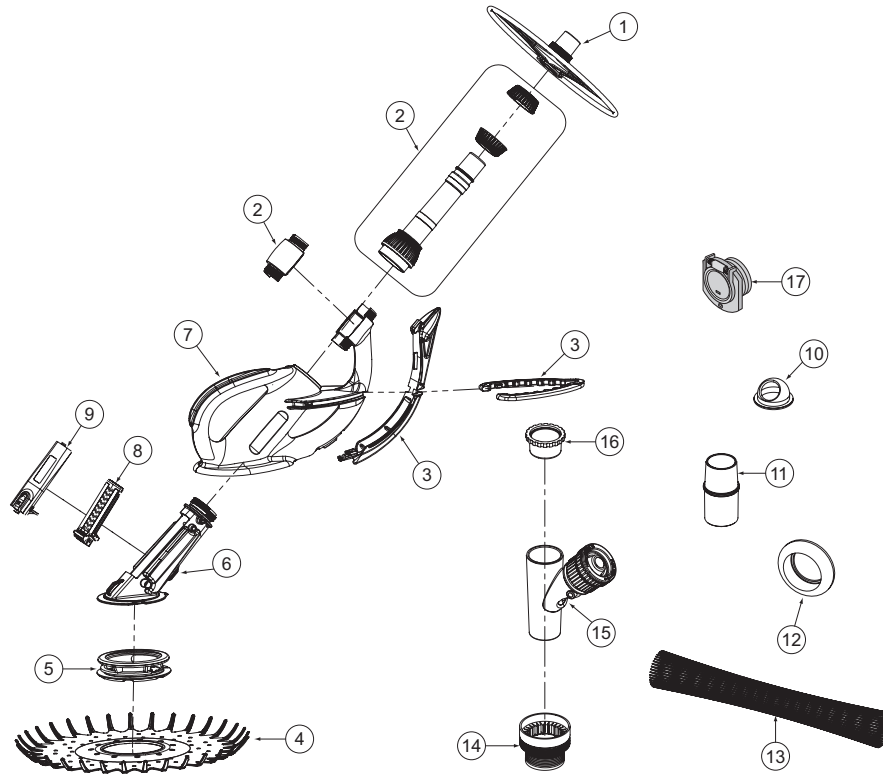

# KREEPY KRAULY® KRUISER™ 2012 MODEL

## REPLACEMENT PARTS

Item	Part No.	Description	US List	Can. List
<b>KREEPY KRUISER PARTS</b>				
1	K12458	Kruiser Deflector Wheel	22.95	23.64
2	K12444	Kruiser Swivel Kit	82.38	84.85
3	K12451	Kruiser Bumper Kit (Horizontal & Vertical)	47.00	48.41
4	K12442	Kruiser 18 in. Vacuum Seal Kit	62.45	64.32
5	K12450	Kruiser Foot Pad Kit	18.89	19.46
6	K12443	Kruiser Internal Kit	69.29	71.37
7	K12441	Kruiser External Housing Kit	122.83	126.51
8	K12415	Kruiser Silent Flapper Kit	30.71	31.63
9	K12412	Kruiser Lid and Lock Kit	16.66	17.16
10	41201-0236	Eyeball Diverter	0.43	0.44
11	41200-0212	Flow Gauge	26.28	27.07
12	370494Z	Hose Weight	CALL	CALL
13	K12465	Hose Protector	7.52	7.75
14	K12079	Threaded Compression Adapter	10.00	10.30
15	41200-0214	Regulator Valve (Adjustable) and Regulator Cap	CALL	CALL
17	K12500	Safety Vac-Lock Fitting	57.89	59.63
<b>NOT SHOWN</b>				
	K01213	Hose Kit (12 M/F Sections)	216.56	223.06

## REPLACEMENT PARTS

Item	Part No.	Description	US List	Can. List
<b>KREEPY KRUISER PARTS</b>				
1	K12458	Kruiser Deflector Wheel (Optional)	22.95	23.64
2	K12414	Kruiser Swivel Kit	20.23	20.84
3	K12417	Kruiser Bumper Kit (Horizontal & Vertical)	23.45	24.15
4	K12413	Kruiser 18 in. Vacuum Seal Kit	100.24	103.25
5	K12416	Kruiser Foot Pad Kit	22.19	22.86
6	K12411	Kruiser Main Housing Assembly Kit	395.58	407.45
7	K12415	Kruiser Silent Flapper Kit	30.71	31.63
8	K12412	Kruiser Lid & Lock Kit	16.66	17.16
9	41201-0236	Eyeball Diverter	0.43	0.44
10	41200-0212	Flow Gauge	26.28	27.07
11	K12454	Hose Weight	16.81	17.31
12	K12465	Hose Protector	7.52	7.75
13/14	41200-0213	Regulator Valve; Threaded Compression Adapter Kit	51.77	53.32
14/15	41200-0214	Regulator Valve; Regulator Cap Kit	82.18	84.65
16	GW9530	Safety Vac-Lock Fitting	49.86	51.36
<b>REGULATOR CAP</b>				
	K01210	Hose Kit (12 M/F Sections)	223.44	230.14