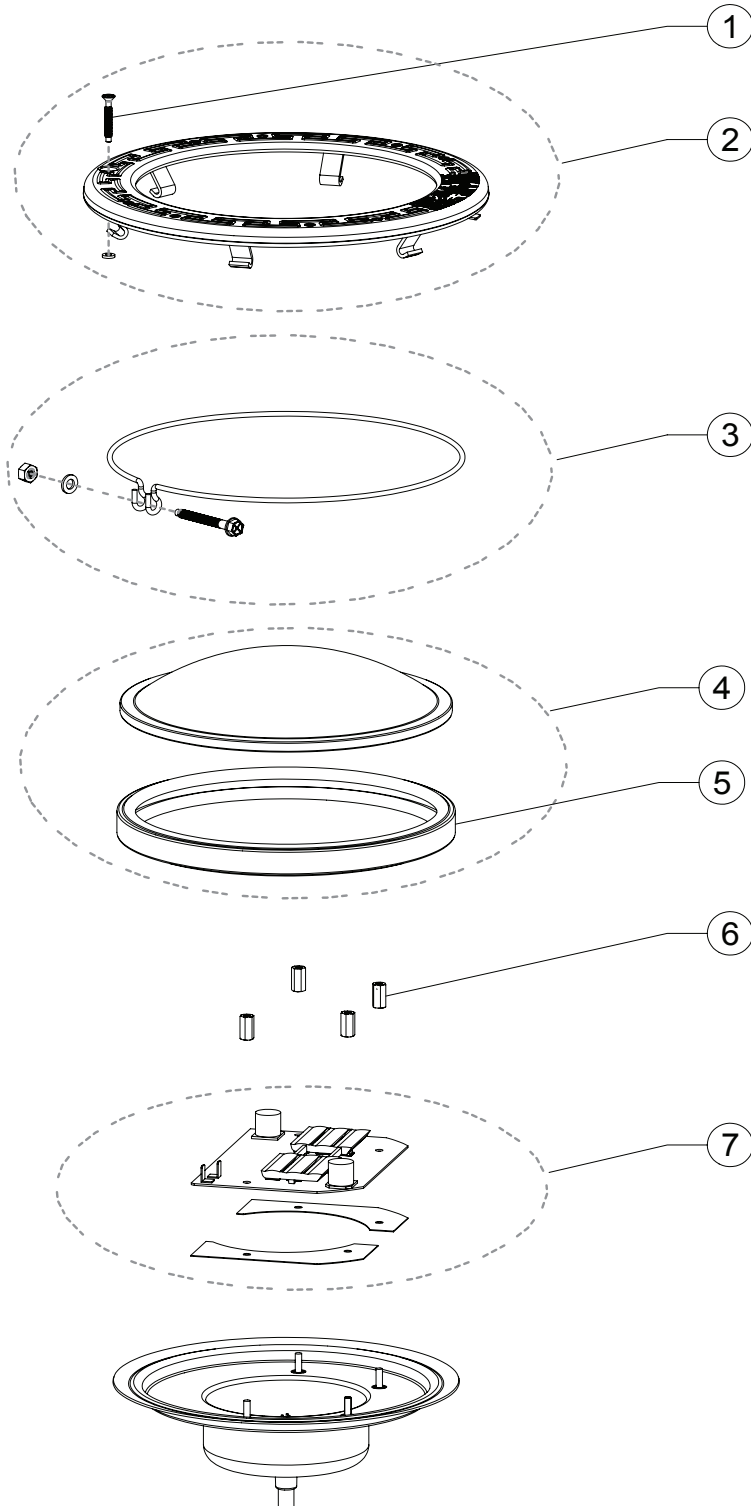

INTELLIBRITE® 5G WHITE LED POOL LIGHT

INTELLIBRITE® 5g WHITE LED POOL LIGHT

Replacement Parts

No.	Part No.	Description	Part No. Includes*
	600095	Face Ring assembly, Stainless Steel	
2		Face Ring, Stainless Steel	1
3		Uni-tension wire clamp assembly	1
5		Gasket, 8-3/8 in. Diameter, off white	1
	619864Z	Replacement Lens Kit	
4		Lens, IntelliBrite 5g, Pool, 8-3/8 in. Dia., tempered	1
5		Gasket, 8-3/8 in. Diameter, off white	1
	619875-EU	Replacement Kit (300W)	
	619916-EU	Replacement Kit (400W)	
	619817-EU	Replacement Kit (500W)	
		Replacement kit includes :	
3		Uni-tension wire clamp assembly	1
5		Gasket, 8-3/8 in. Diameter, off white	1
7		Circuit board and Thermal Strips (x2)	1
1	H-79104800	Pilot Screw, with captive gum washer	1
5	79101600Z	Gasket, 8-3/8 in. Diameter, off white	1

* PART NUMBER INCLUDES REQUIRED QUANTITY PER PRODUCT

FILTERS

FILTER SYSTEMS

VALVES

PUMPS

MOTORS

CLEANERS

WATER FEATURES