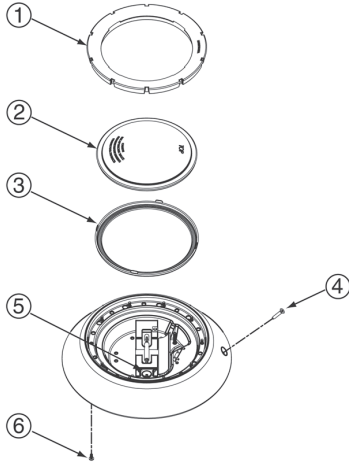

## REPLACEMENT PARTS

Item	Part No.	Description	US List	Can. List
<b>AQUALUMIN III LIGHTS</b>				
1	619547	Wall mounting bracket assembly	106.92	110.13
2	619548	Metal bracket cup assembly	45.43	46.79
3	619549	Mounting hub 3/4 in. assembly	85.55	88.12
4	619550	Mounting hub 1 in. assembly	85.55	88.12
5	78872600	Mounting spacer <sup>1</sup>	16.69	17.19
	619599Z	Lens gasket	23.76	24.47
6	619617Z	Housing spacer	23.76	24.47
7	86001800	Nipple, 1 in.	25.60	26.37
<b>LIGHT ASSEMBLY PARTS</b>				
1	619601	Face Ring, White	59.20	60.98
3	619599Z	Gasket Lens Replacement	23.76	24.47
4	78889900	Captive Screw	3.26	3.36
6	619792	Sealing screws (10 required)	0.33	0.34
<b>NOT SHOWN</b>				
	600140	Kwik change lens set (set of 3)	88.72	91.38
	600138	Bulb replacement Kit (120V/250W)	115.08	118.53
	600139	Bulb Replacement Kit (12V/100W)	115.08	118.53
	600141	Lens Replacement Kit	123.87	127.59