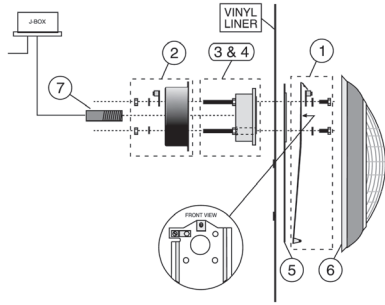

## REPLACEMENT PARTS

Item	Part No.	Description	US List	Can. List
<b>AQUALUMIN III LIGHTS</b>				
1	619547	Wall mounting bracket assembly	106.92	110.13
2	619548	Metal bracket cup assembly	45.43	46.79
3	619549	Mounting hub 3/4 in. assembly	85.55	88.12
4	619550	Mounting hub 1 in. assembly	85.55	88.12
5	78872600	Mounting spacer <sup>1</sup>	16.69	17.19
	619599Z	Lens gasket	23.76	24.47
6	619617Z	Housing spacer	23.76	24.47
7	86001800	Nipple, 1 in.	25.60	26.37
<b>LIGHT ASSEMBLY PARTS</b>				
1	619601	Face Ring, White	59.20	60.98
3	619599Z	Gasket Lens Replacement	23.76	24.47
4	78889900	Captive Screw	3.26	3.36
6	619792	Sealing screws (10 required)	0.33	0.34
<b>NOT SHOWN</b>				
	600140	Kwik change lens set (set of 3)	88.72	91.38
	600138	Bulb replacement Kit (120V/250W)	115.08	118.53
	600139	Bulb Replacement Kit (12V/100W)	115.08	118.53
	600141	Lens Replacement Kit	123.87	127.59