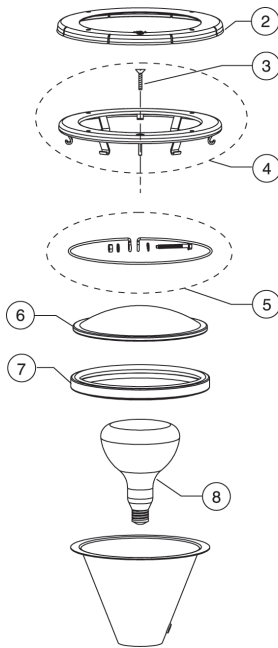

## LIGHTS REPLACEMENT PARTS

Item	Part No.	Description	US List	Can. List
<b>AMERLITE LIGHTS</b>				
2	79212100	Face ring, lg. plastic, SS only, white	CALL	CALL
2	79212165	Face ring, lg. plastic, SS only, grey	10.75	11.07
2	79212111	Face ring, lg. plastic, SS only, black	10.75	11.07
3	79104800	Pilot screw with captive gum washer, brass	4.15	4.27
3	619355	Pilot screw with captive gum washer, SS	2.10	2.16
4	79110600	Face ring assembly, SS	97.98	100.92
5	79111000	Uni-tension wire clamp assembly	58.49	60.24
6	79100100	Lens, clear 8-3/8 in. dia., tempered	30.23	31.14
6	79100200	Lens, medium blue 8-3/8 in. dia., tempered	83.51	86.02
7	79101600Z	Gasket for 8-3/8 in. lens	29.71	30.60
8	79101800	Floodlamp, medium base, 100 watt, 12 Volt	64.39	66.32
8	79101900	Floodlamp, medium base, 300 watt, 12 Volt	77.47	79.79
8	79102100	Floodlamp, medium base, 500 watt, 120 Volt	78.98	81.35
8	79107600	Floodlamp, medium base, 300 watt, 120 Volt	79.42	81.80
8	79102200	Floodlamp, medium base, 400 watt, 120 Volt	56.30	57.99